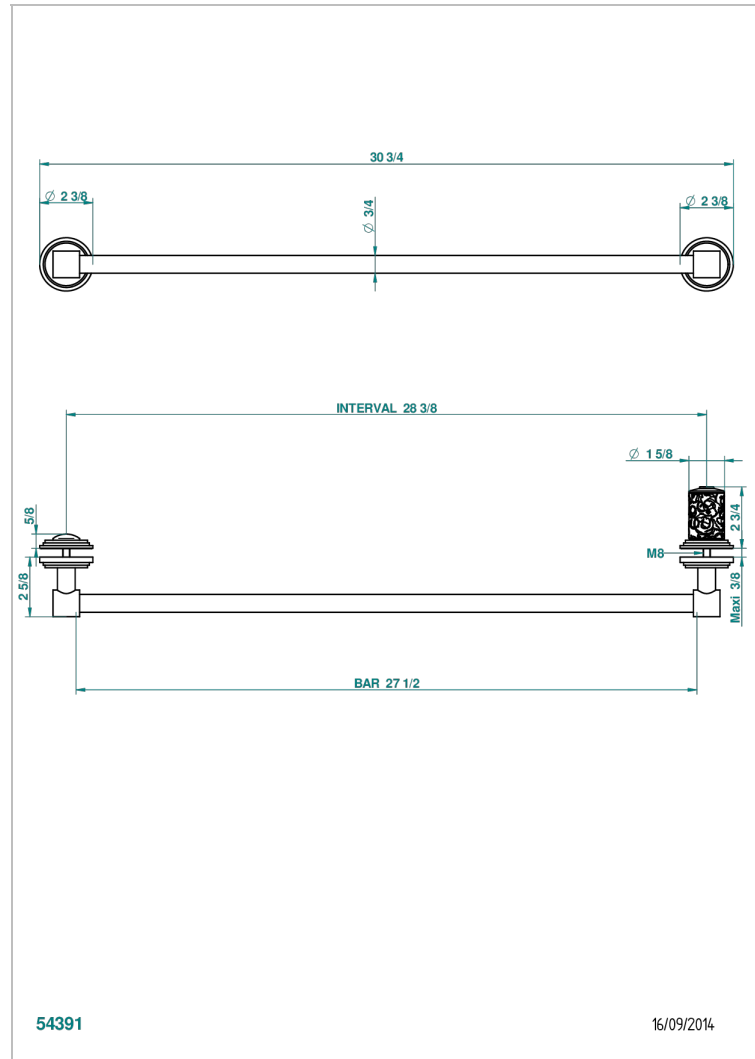

Towel rail with one rail lg 600 mm for glass door with knob on side and escutcheon the other side

CHARACTERISTIC

- Froufrou
- Towel rail with one rail lg 600 mm for glass door with knob on side and escutcheon the other side

Umber PVD - H66