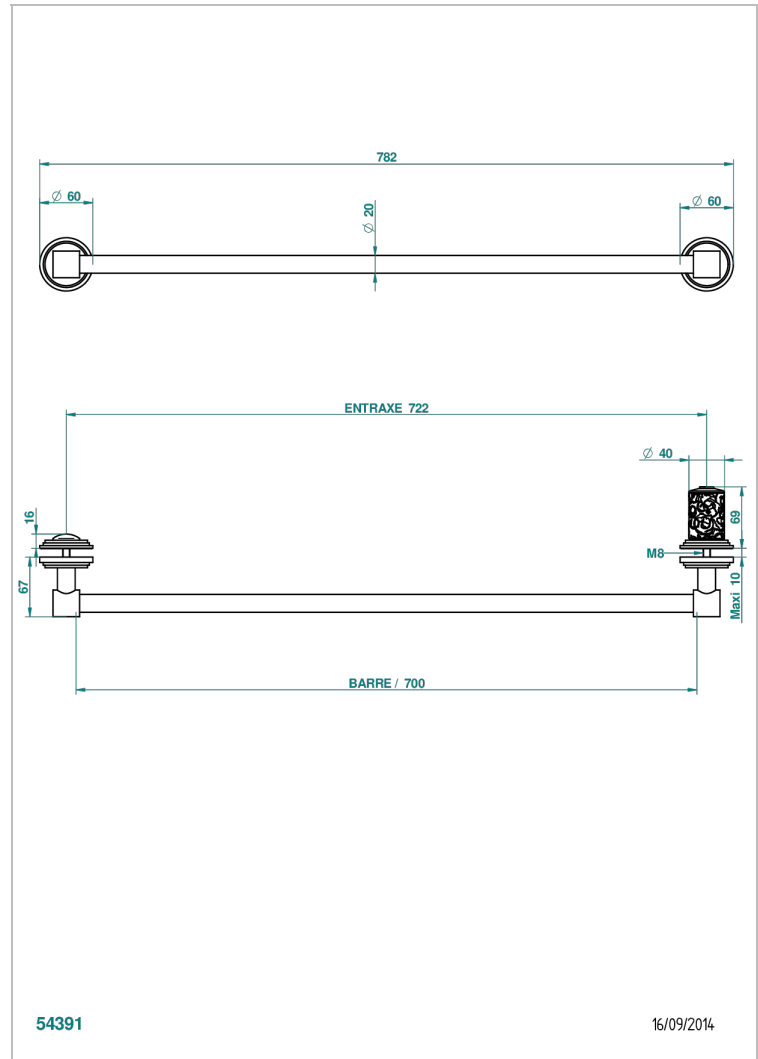

Towel rail with one rail lg 600 mm for glass door with knob on side and escutcheon the other side

CARACTERÍSTICAS

- Froufrou
- Towel rail with one rail lg 600 mm for glass door with knob on side and escutcheon the other side