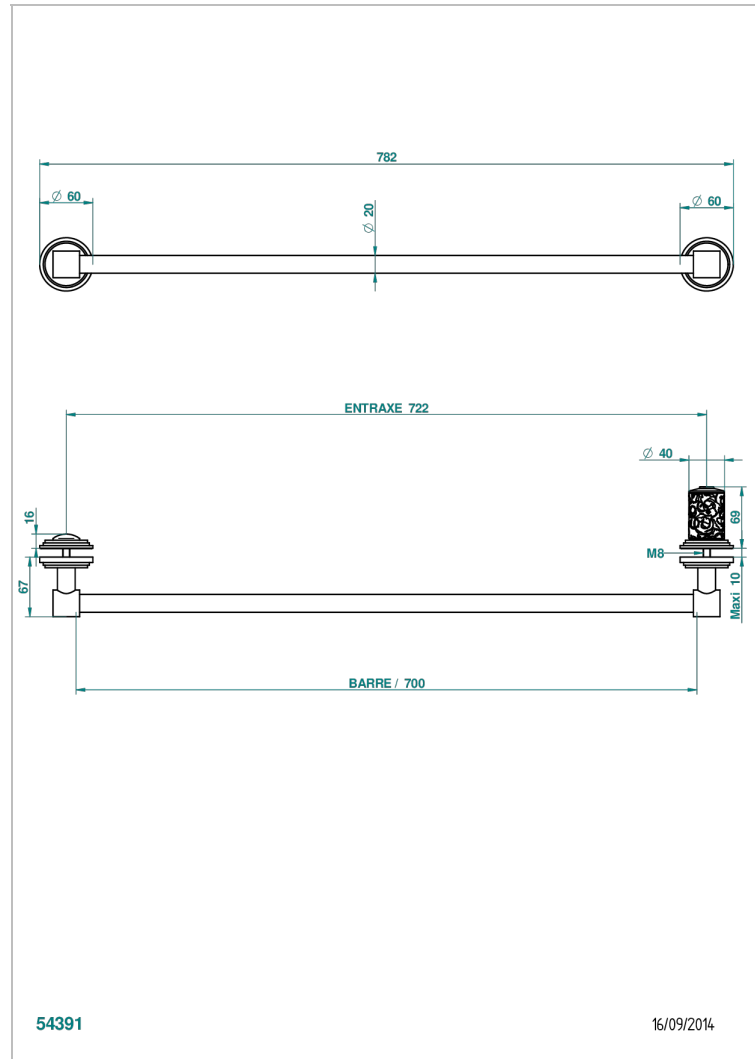

Towel rail with one rail lg 600 mm for glass door with knob on side and escutcheon the other side

## CHARACTERISTIC

- Froufrou
- Towel rail with one rail lg 600 mm for glass door with knob on side and escutcheon the other side