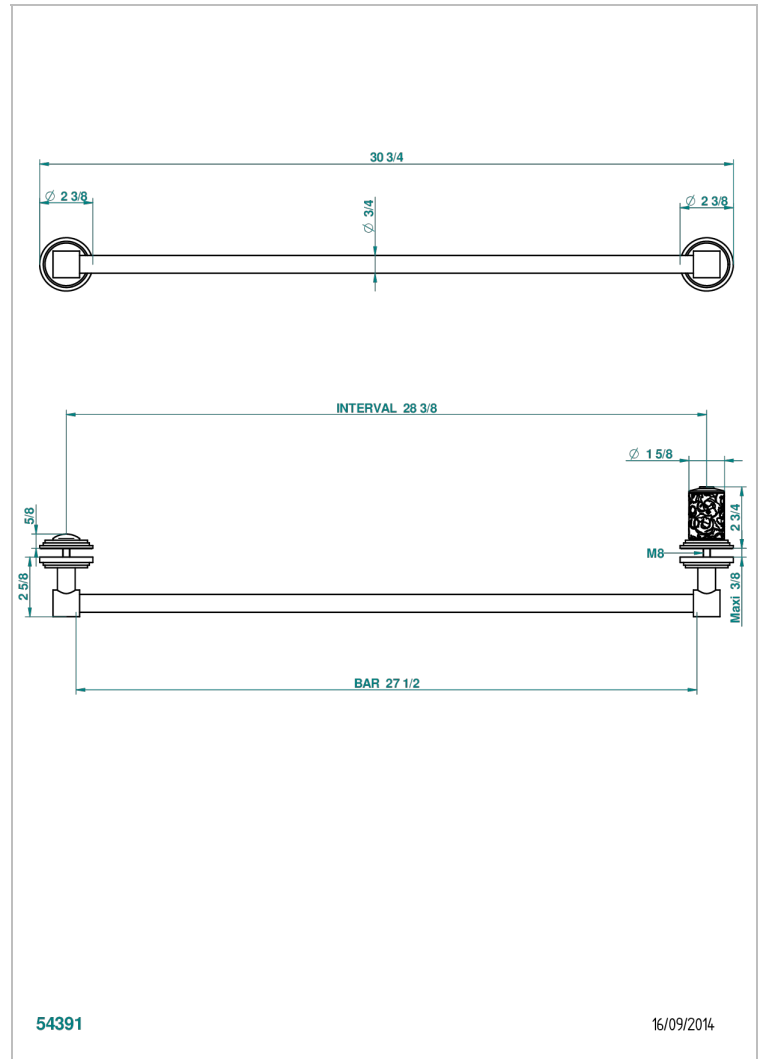

Towel rail with one rail lg 600 mm for glass door with knob on side and escutcheon the other side

CARACTERÍSTICAS

- Froufrou
- Towel rail with one rail lg 600 mm for glass door with knob on side and escutcheon the other side