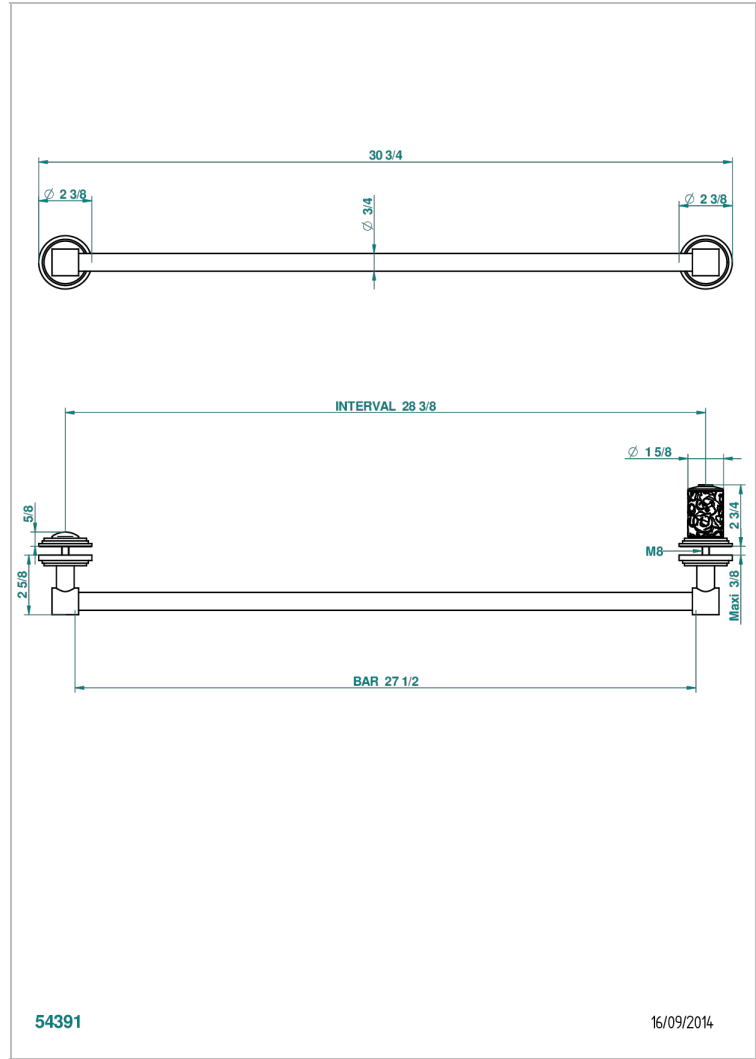

Towel rail with one rail lg 600 mm for glass door with knob on side and escutcheon the other side

CHARACTERISTIC

- Froufrou
- Towel rail with one rail lg 600 mm for glass door with knob on side and escutcheon the other side

AVAILABLE FINITIONS

Antique nickel - H28
 Black ceram - D30
 Blush PVD - H62
 Brass color PVD - H49
 Brown bronze color PVD - F33
 Gold color PVD - H52

Graphite PVD - H64
 Matt Umber PVD - H67
 Matt blush PVD - H60
 Matt brass color PVD - H50
 Matt brown bronze color PVD - F34
 Matt chrome - C02