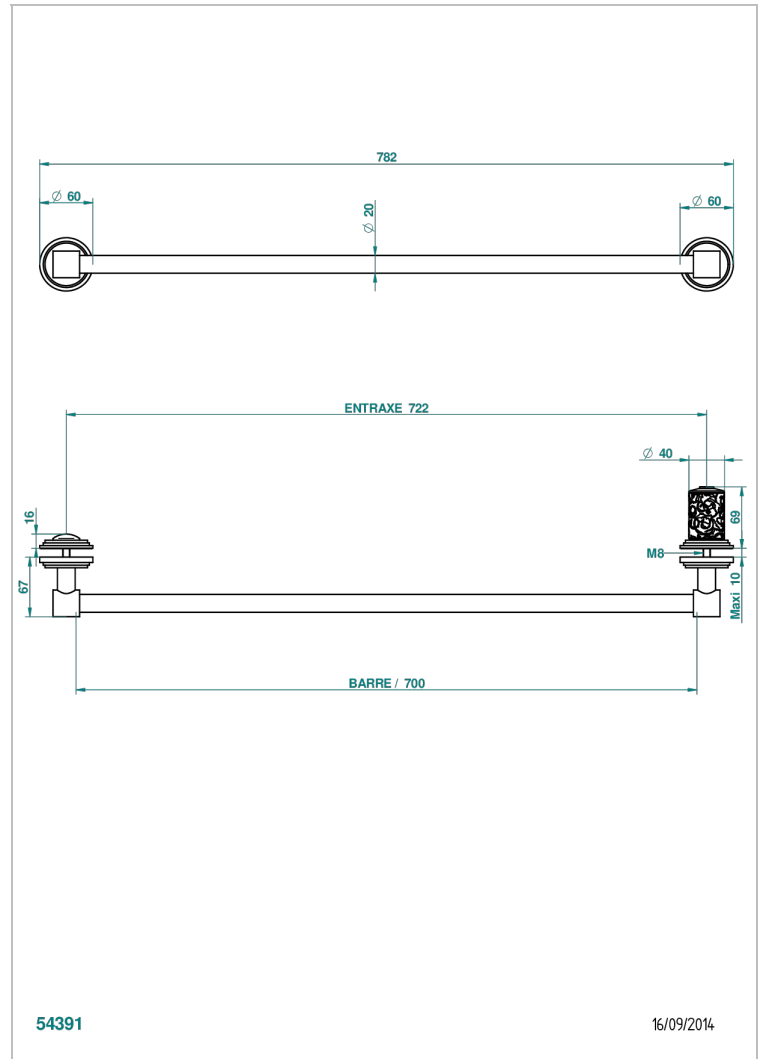

Towel rail with one rail lg 600 mm for glass door with knob on side and escutcheon the other side

## CARACTERÍSTICAS

- Froufrou
- Towel rail with one rail lg 600 mm for glass door with knob on side and escutcheon the other side