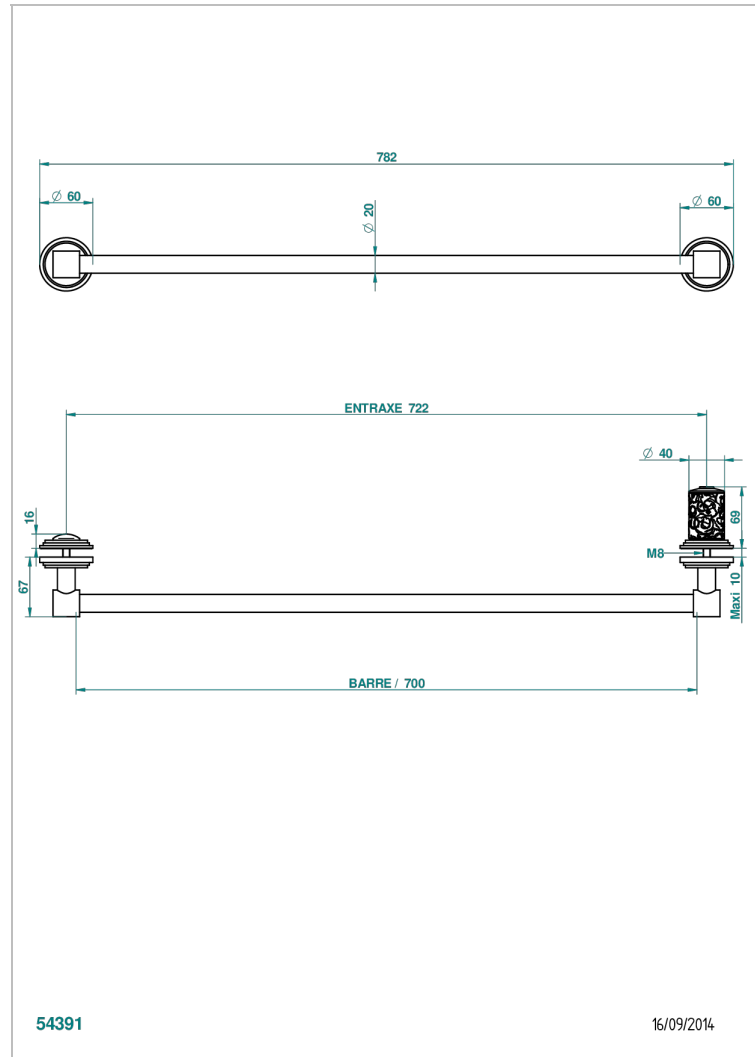

Towel rail with one rail lg 600 mm for glass door with knob on side and escutcheon the other side

## CHARACTERISTIC

- Froufrou
- Towel rail with one rail lg 600 mm for glass door with knob on side and escutcheon the other side