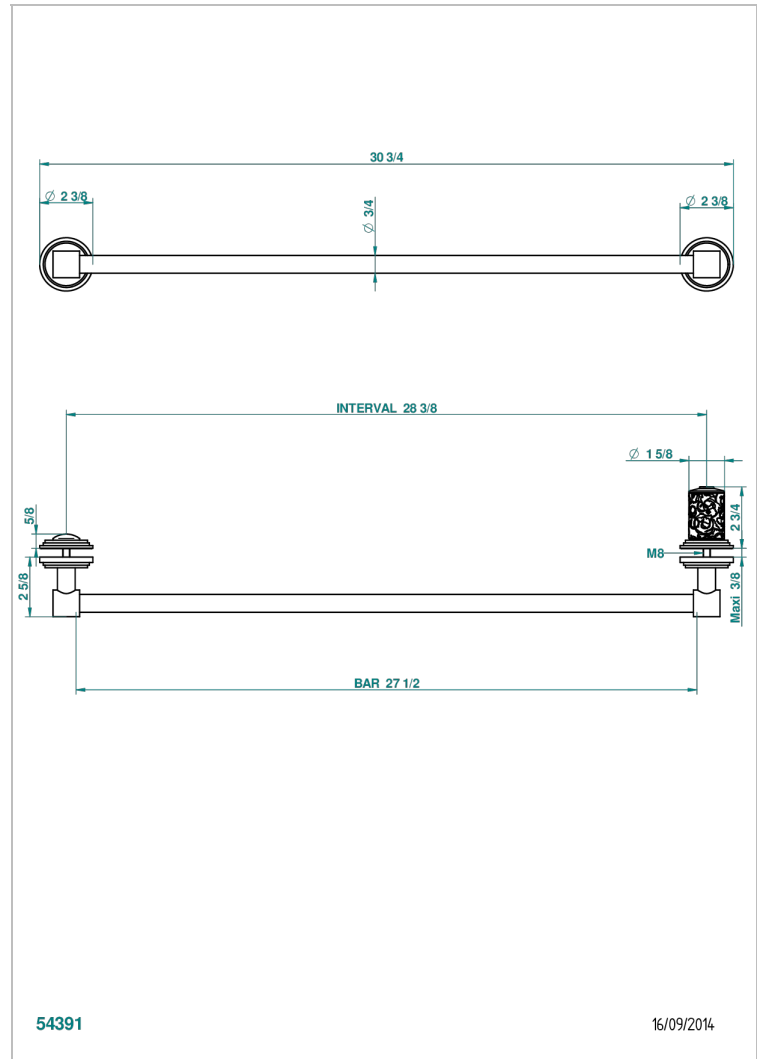

Towel rail with one rail lg 600 mm for glass door with knob on side and escutcheon the other side

## CARACTERÍSTICAS

- Froufrou
- Towel rail with one rail lg 600 mm for glass door with knob on side and escutcheon the other side