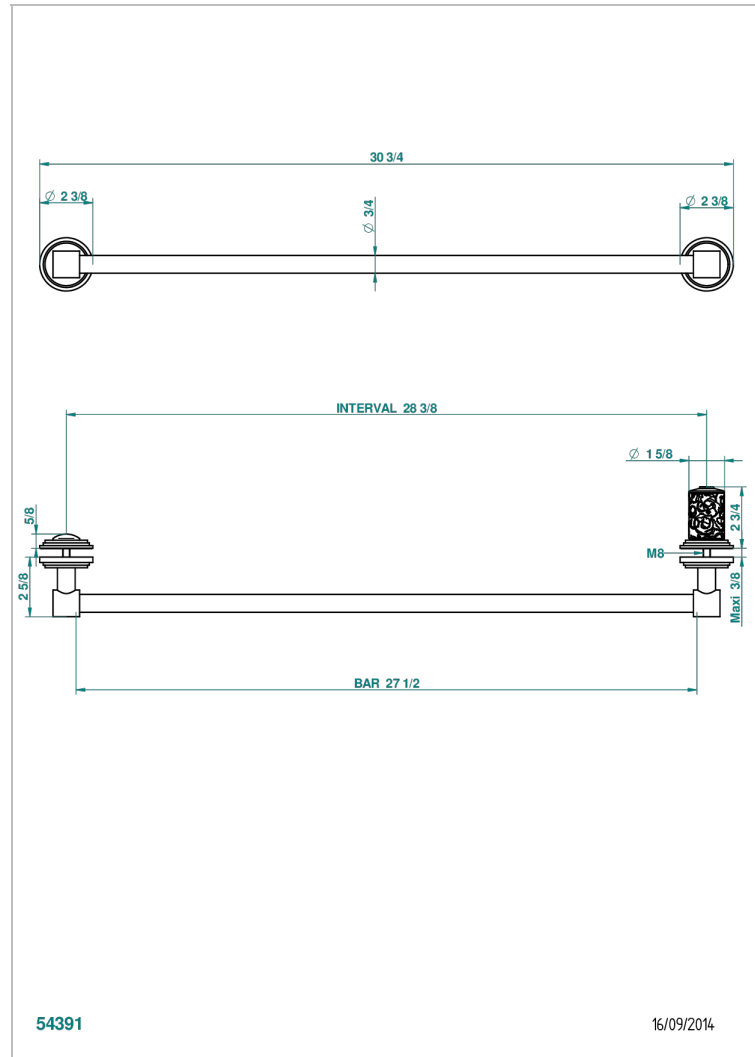

Towel rail with one rail lg 600 mm for glass door with knob on side and escutcheon the other side

## CHARACTERISTIC

- Froufrou
- Towel rail with one rail lg 600 mm for glass door with knob on side and escutcheon the other side