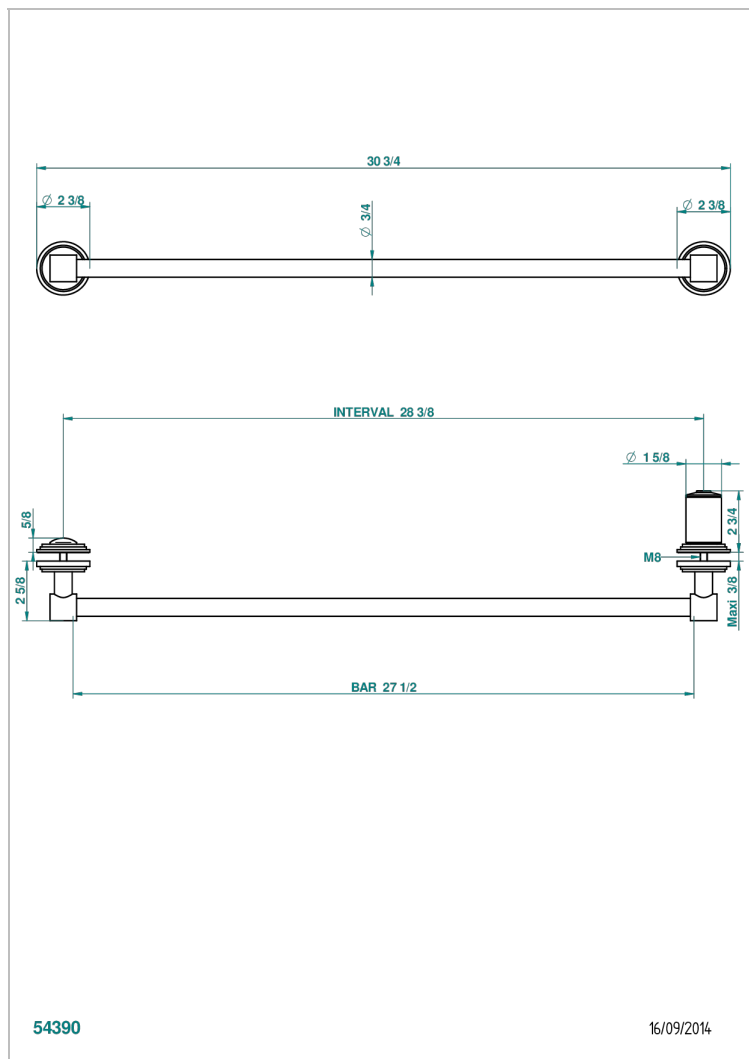

# FAUBOURG BLACK PORCELAIN

G2L-514V

Towel rail with one rail lg 600 mm for glass door with knob on side and escutcheon the other side

## CHARACTERISTIC

- Faubourg Black Porcelain
- Towel rail with one rail lg 600 mm for glass door with knob on side and escutcheon the other side