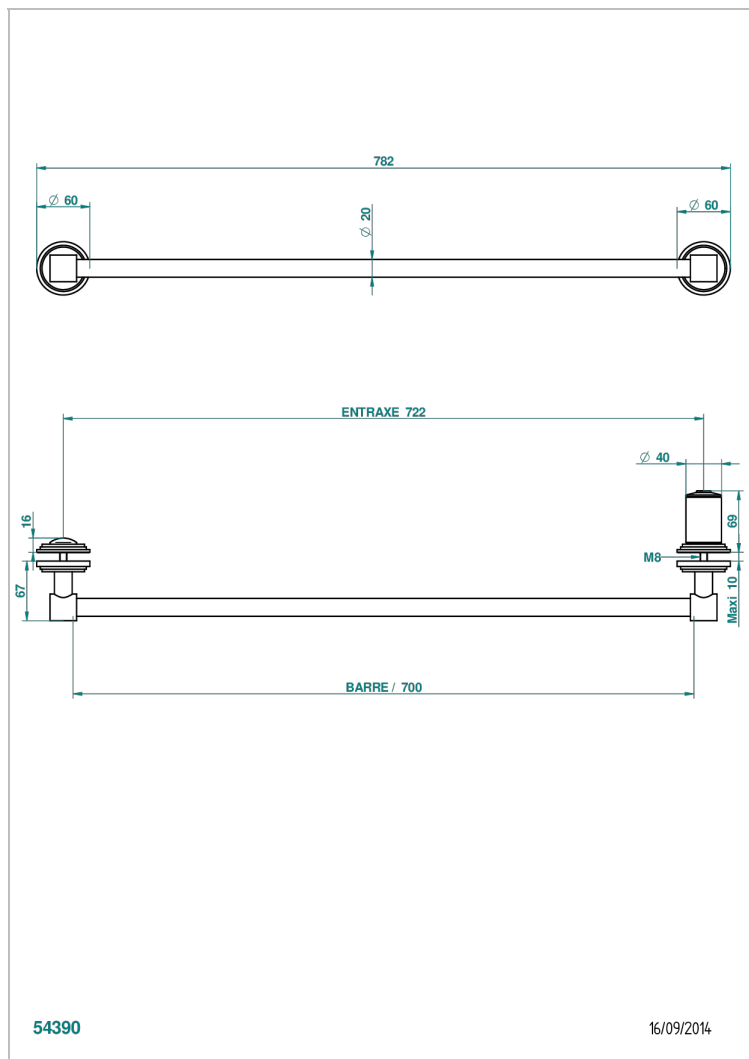

FAUBOURG BLACK PORCELAIN

G2L-514V

Towel rail with one rail lg 600 mm for glass door with knob on side and escutcheon the other side

54390

16/09/2014

CHARACTERISTIC

- Faubourg Black Porcelain
- Towel rail with one rail lg 600 mm for glass door with knob on side and escutcheon the other side