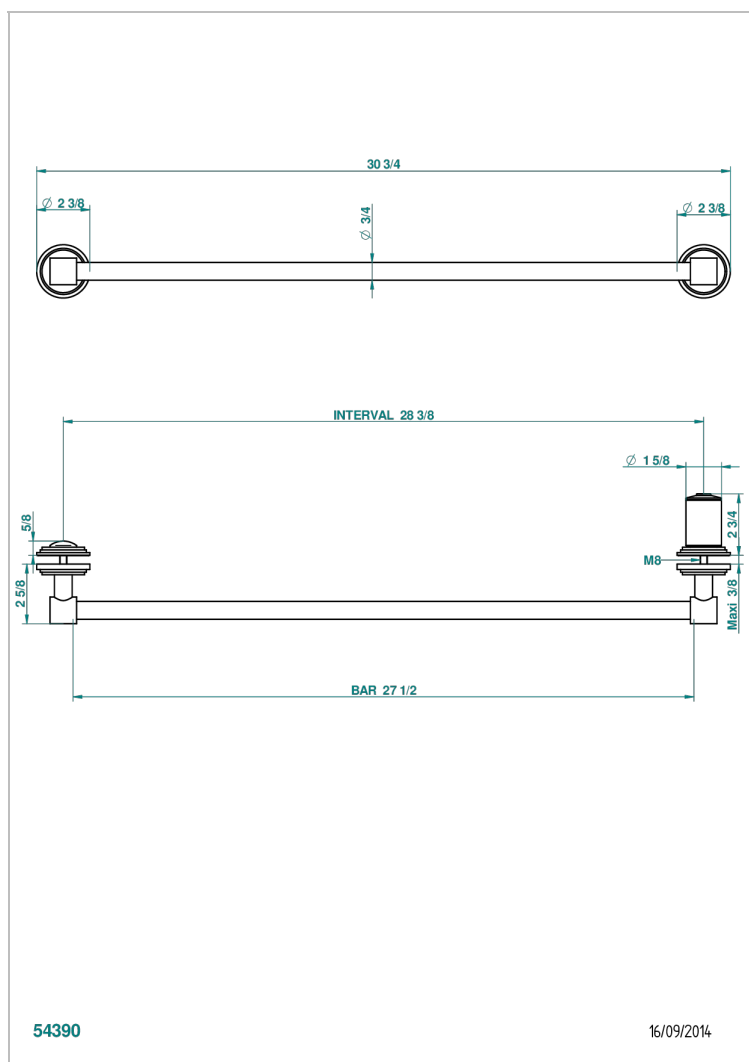

FAUBOURG BLACK PORCELAIN

G2L-514V

Towel rail with one rail lg 600 mm for glass door with knob on side and escutcheon the other side

CHARACTERISTIC

- Faubourg Black Porcelain
- Towel rail with one rail lg 600 mm for glass door with knob on side and escutcheon the other side