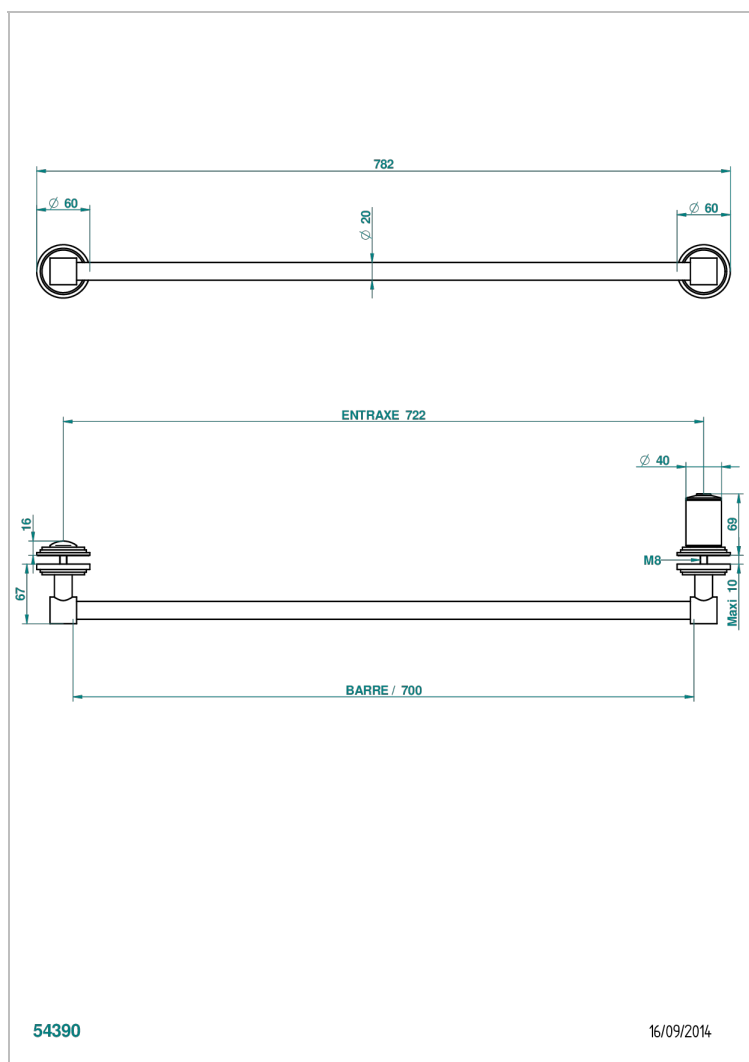

FAUBOURG BLACK PORCELAIN

G2L-514V

Towel rail with one rail lg 600 mm for glass door with knob on side and escutcheon the other side

54390

16/09/2014

CHARACTERISTIC

- Faubourg Black Porcelain
- Towel rail with one rail lg 600 mm for glass door with knob on side and escutcheon the other side