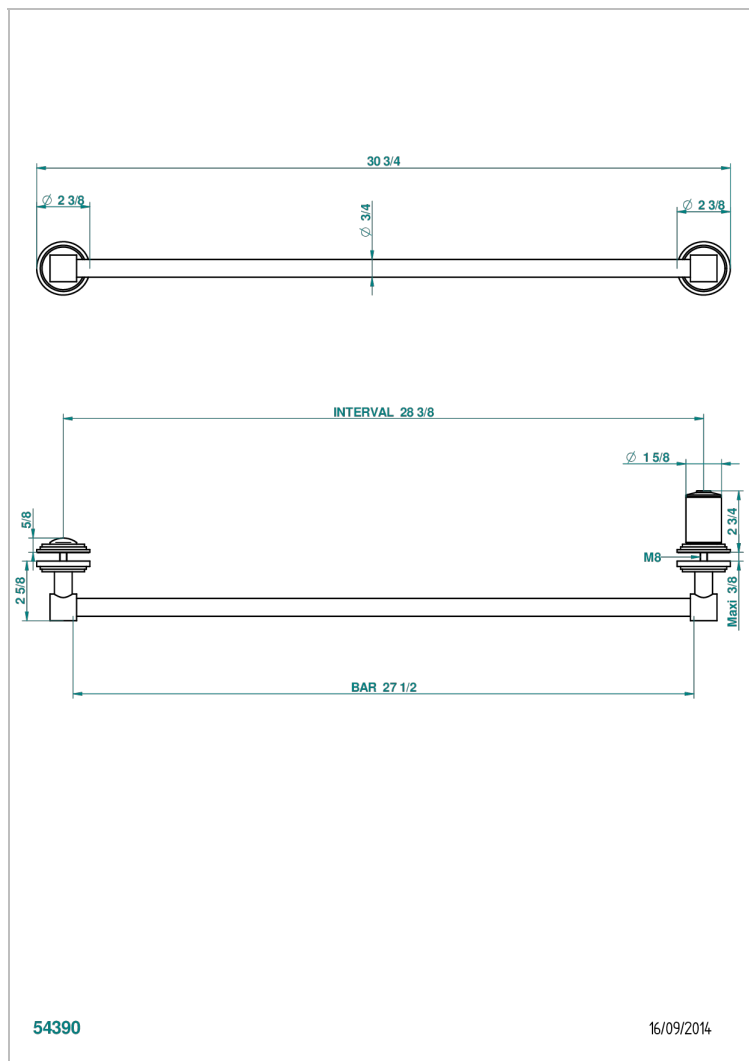

FAUBOURG BLACK PORCELAIN

G2L-514V

Towel rail with one rail lg 600 mm for glass door with knob on side and escutcheon the other side

CHARACTERISTIC

- Faubourg Black Porcelain
- Towel rail with one rail lg 600 mm for glass door with knob on side and escutcheon the other side