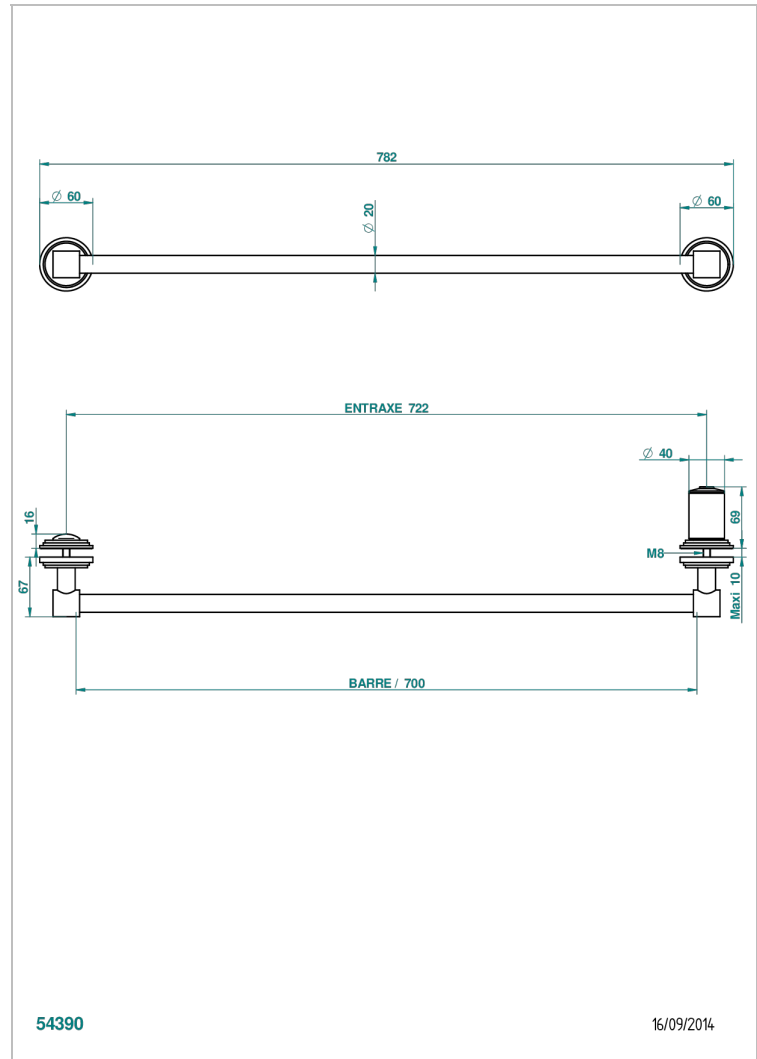

FAUBOURG BLACK PORCELAIN

G2L-514V

THG[®]
PARIS

Towel rail with one rail lg 600 mm for glass door with knob on side and escutcheon the other side

54390

16/09/2014

CHARACTERISTIC

- Faubourg Black Porcelain
- Towel rail with one rail lg 600 mm for glass door with knob on side and escutcheon the other side