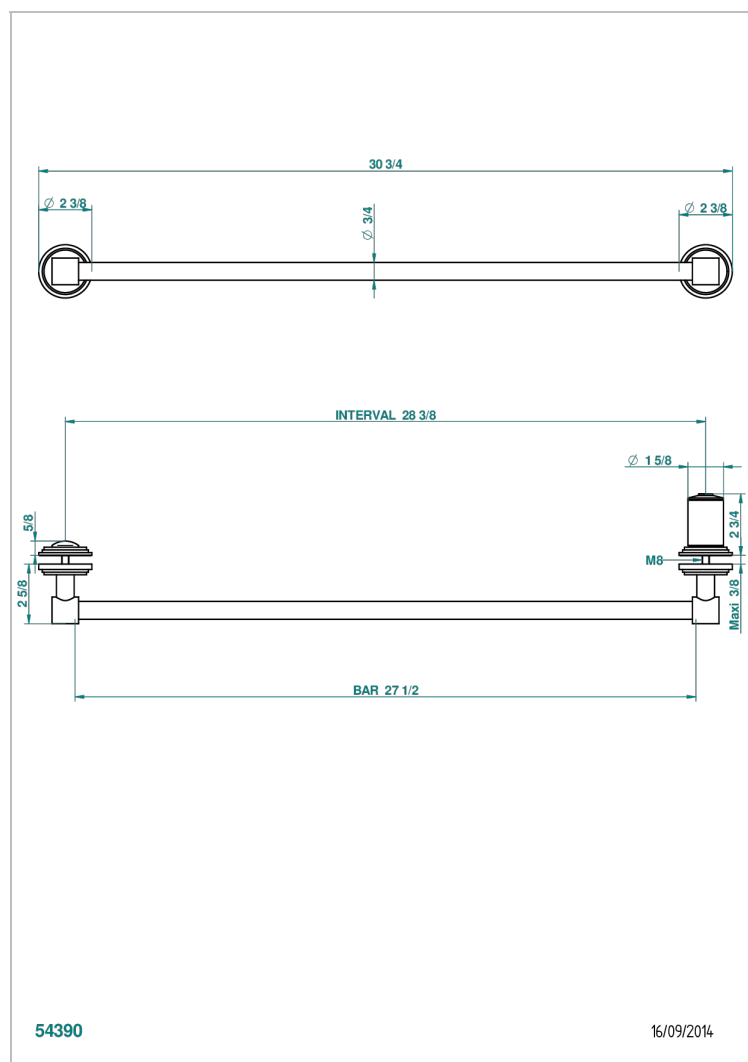

# FAUBOURG BLACK PORCELAIN

G2L-514V

Towel rail with one rail lg 600 mm for glass door with knob on side and escutcheon the other side

## CHARACTERISTIC

- Faubourg Black Porcelain
- Towel rail with one rail lg 600 mm for glass door with knob on side and escutcheon the other side