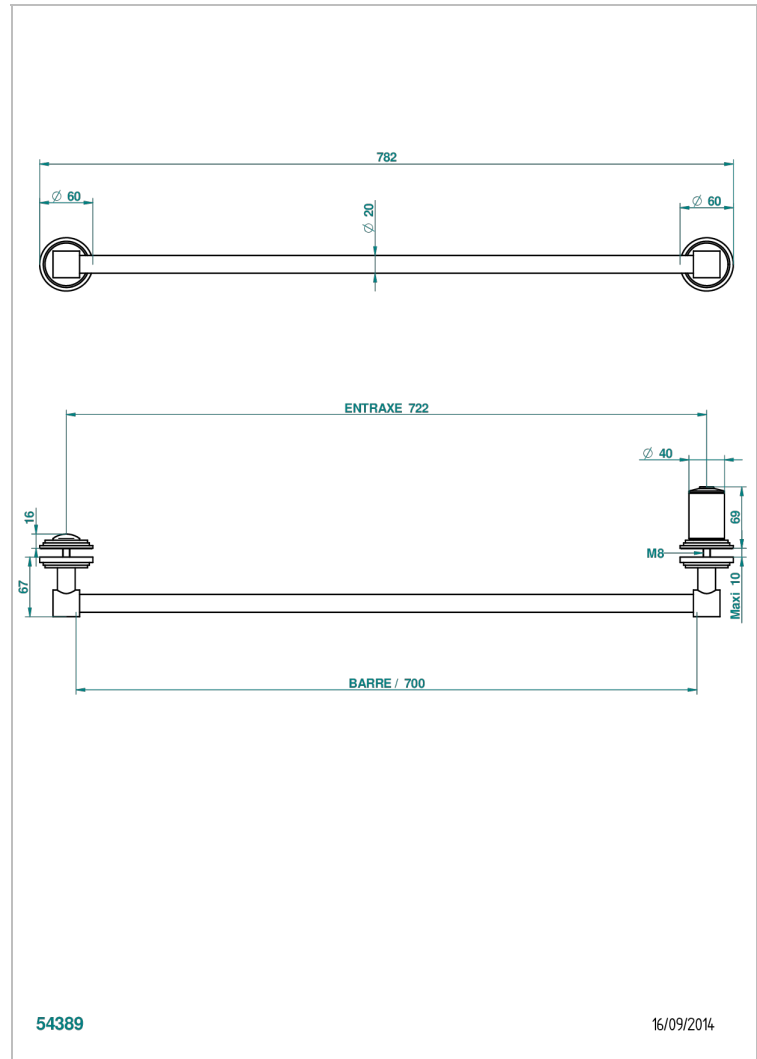

FAUBOURG WHITE PORCELAIN

G2K-514V

THG[®]
PARIS

Towel rail with one rail lg 600 mm for glass door with knob on side and escutcheon the other side

CHARACTERISTIC

- Faubourg White Porcelain
- Towel rail with one rail lg 600 mm for glass door with knob on side and escutcheon the other side