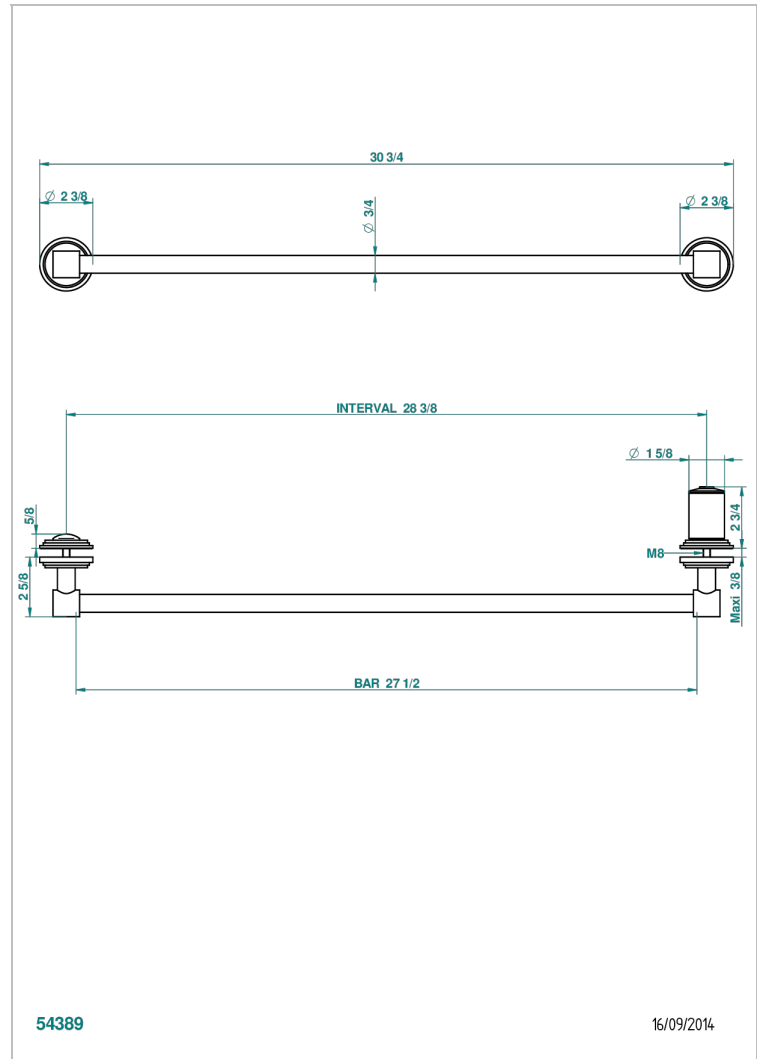

FAUBOURG WHITE PORCELAIN

G2K-514V

THG[®]
PARIS

Towel rail with one rail lg 600 mm for glass door with knob on side and escutcheon the other side

CHARACTERISTIC

- Faubourg White Porcelain
- Towel rail with one rail lg 600 mm for glass door with knob on side and escutcheon the other side