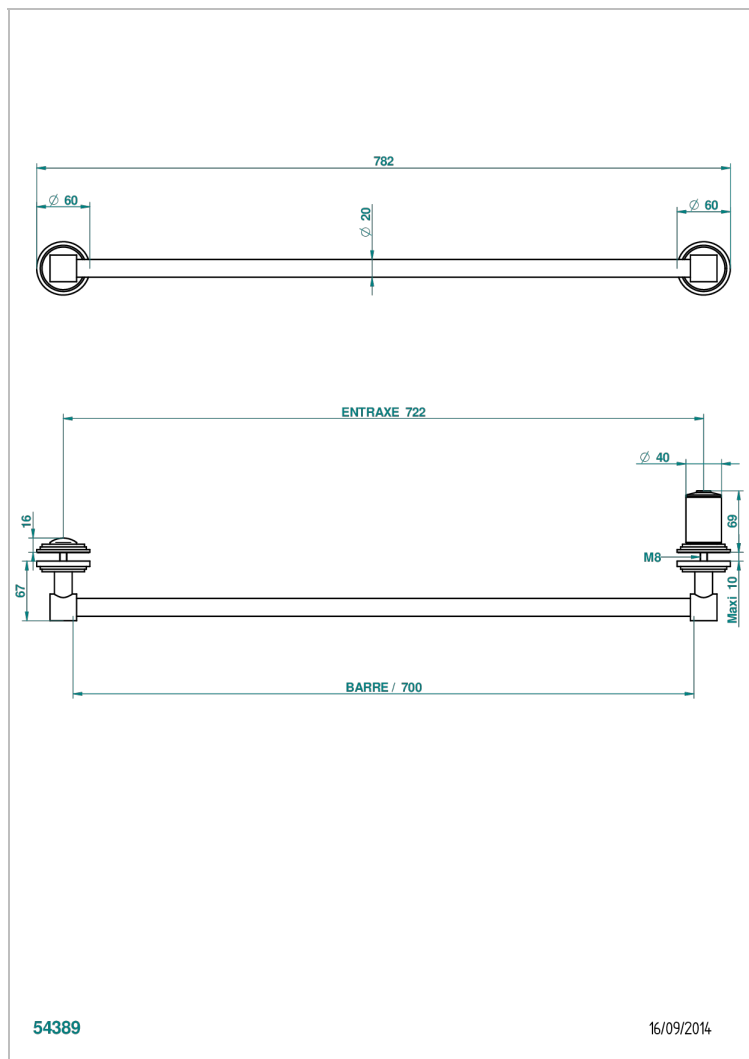

# FAUBOURG WHITE PORCELAIN

G2K-514V

Towel rail with one rail lg 600 mm for glass door with knob on side and escutcheon the other side

## CHARACTERISTIC

- Faubourg White Porcelain
- Towel rail with one rail lg 600 mm for glass door with knob on side and escutcheon the other side