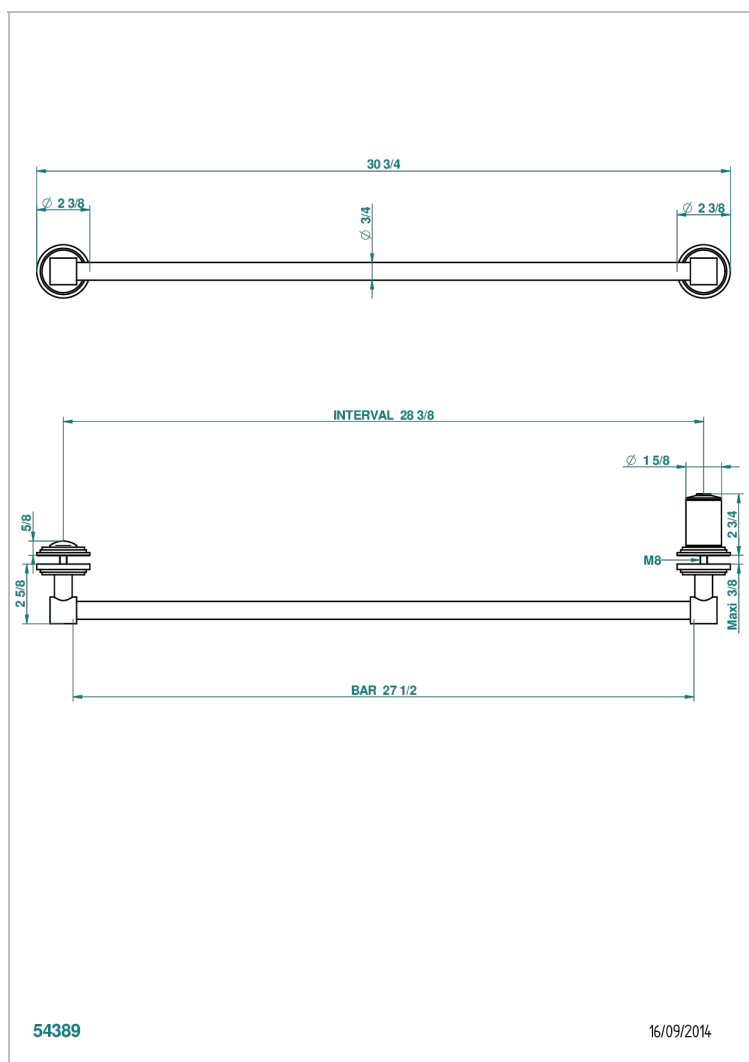

FAUBOURG WHITE PORCELAIN

G2K-514V

Towel rail with one rail lg 600 mm for glass door with knob on side and escutcheon the other side

CHARACTERISTIC

- Faubourg White Porcelain
- Towel rail with one rail lg 600 mm for glass door with knob on side and escutcheon the other side