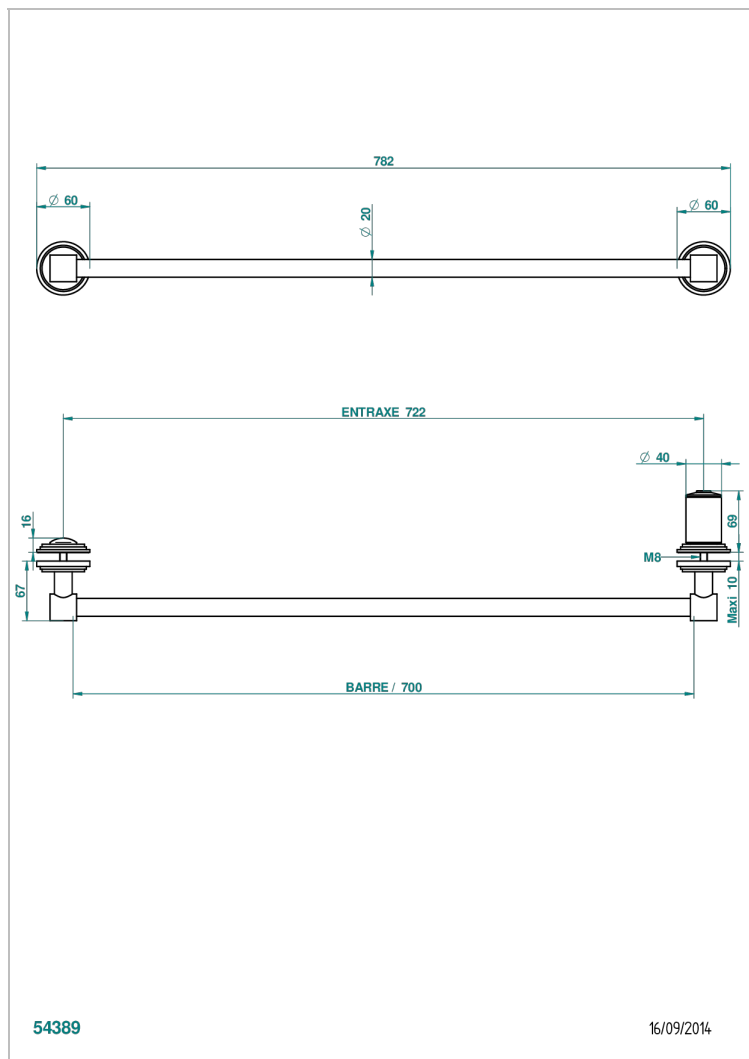

# FAUBOURG WHITE PORCELAIN

G2K-514V

Towel rail with one rail lg 600 mm for glass door with knob on side and escutcheon the other side

54389

16/09/2014

## CHARACTERISTIC

- Faubourg White Porcelain
- Towel rail with one rail lg 600 mm for glass door with knob on side and escutcheon the other side