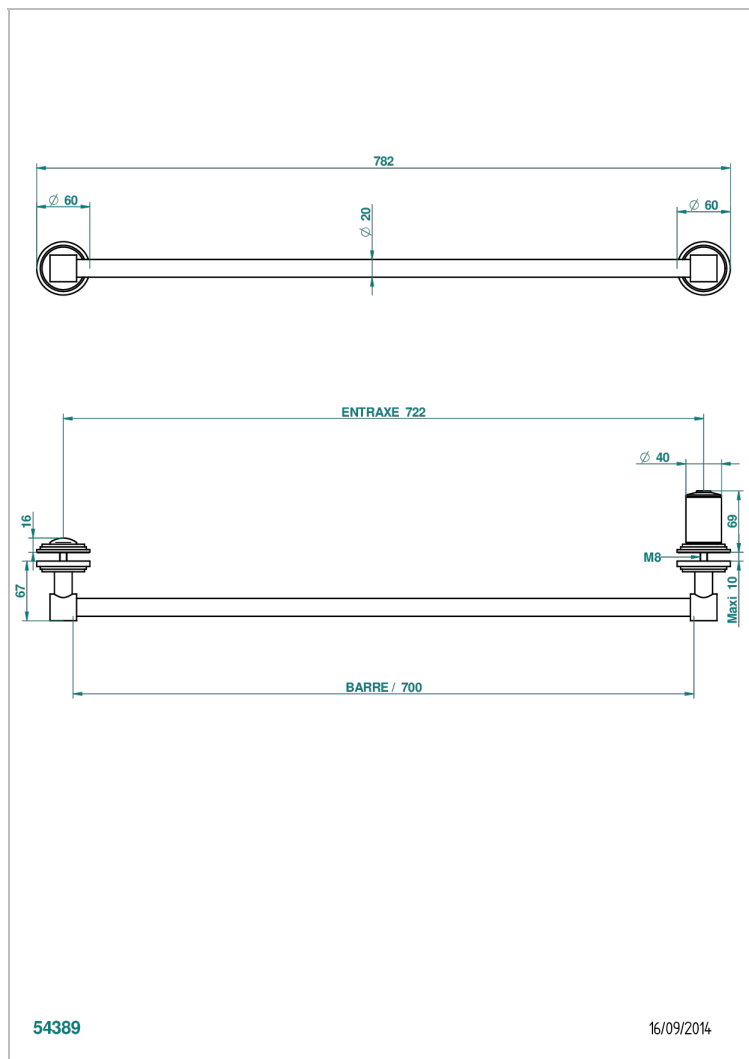

FAUBOURG WHITE PORCELAIN

G2K-514V

Towel rail with one rail lg 600 mm for glass door with knob on side and escutcheon the other side

CHARACTERISTIC

- Faubourg White Porcelain
- Towel rail with one rail lg 600 mm for glass door with knob on side and escutcheon the other side