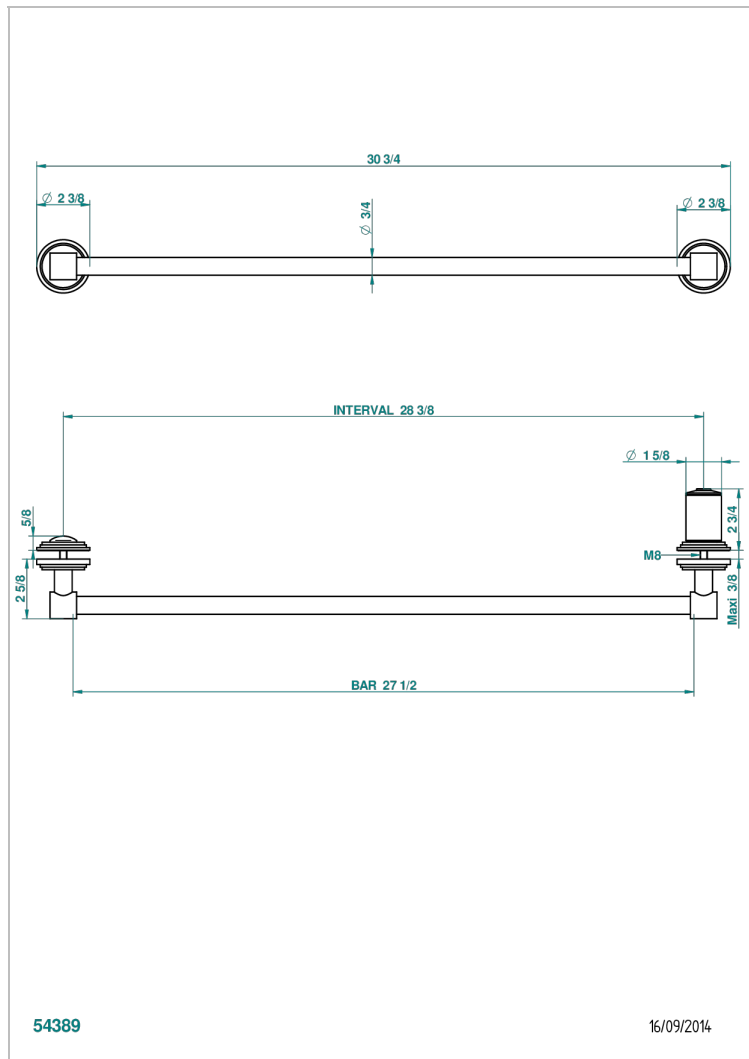

# FAUBOURG WHITE PORCELAIN

G2K-514V

Towel rail with one rail lg 600 mm for glass door with knob on side and escutcheon the other side

## CHARACTERISTIC

- Faubourg White Porcelain
- Towel rail with one rail lg 600 mm for glass door with knob on side and escutcheon the other side