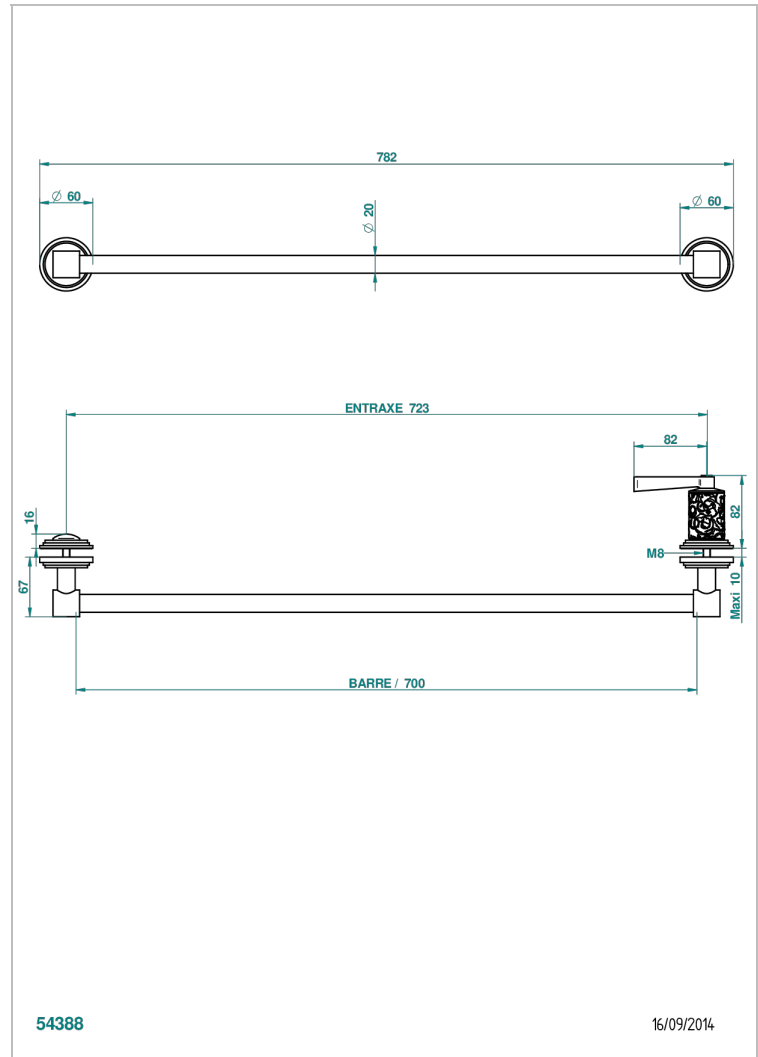

# FRIVOLE CON MANETAS

G2S-514V

THG<sup>®</sup>  
PARIS

Towel rail with one rail lg 600 mm for glass door with knob on side and escutcheon the other side

## CARACTERÍSTICAS

- Frivole con manetas
- Towel rail with one rail lg 600 mm for glass door with knob on side and escutcheon the other side