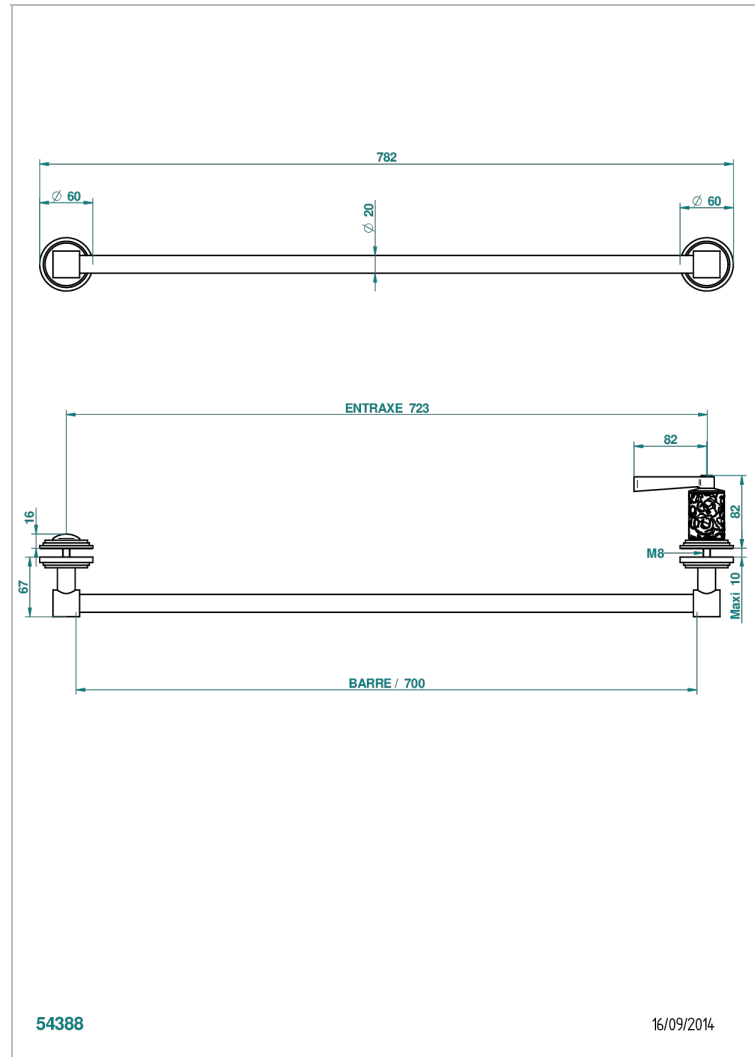

FRIVOLE WITH LEVER HANDLES

G2S-514V

THG[®]
PARIS

Towel rail with one rail lg 600 mm for glass door with knob on side and escutcheon the other side

CHARACTERISTIC

- Frivole with lever handles
- Towel rail with one rail lg 600 mm for glass door with knob on side and escutcheon the other side

Umber PVD - H66