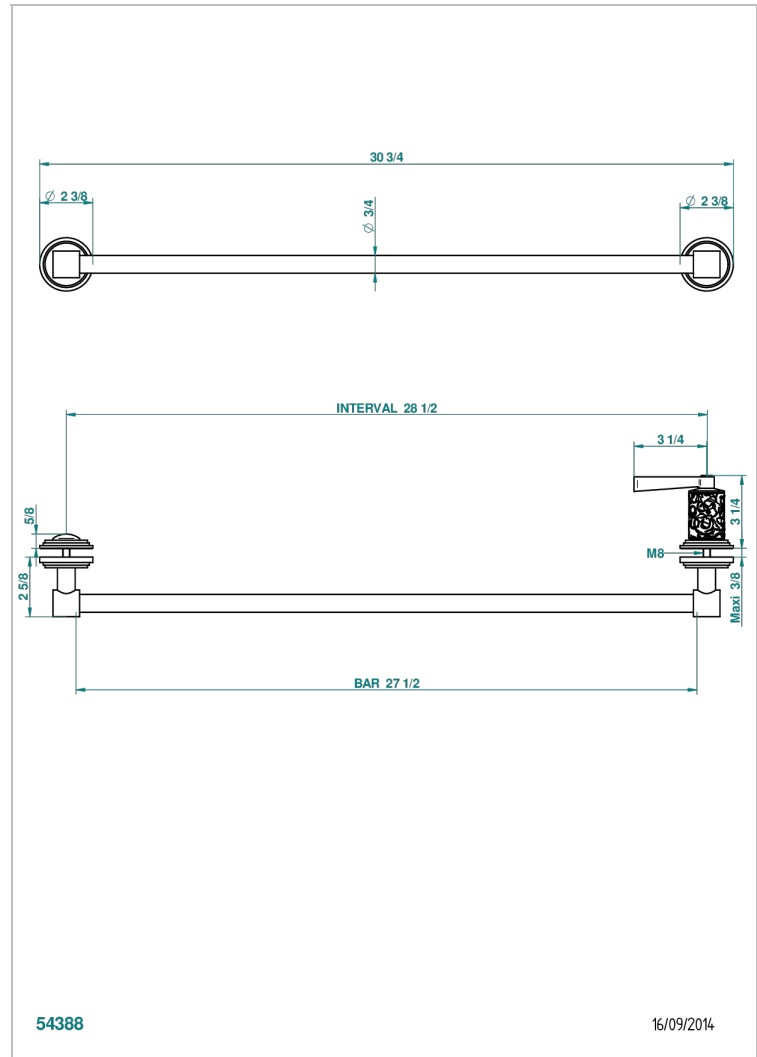

# FRIVOLE WITH LEVER HANDLES

G2S-514V

THG<sup>®</sup>  
PARIS

Towel rail with one rail lg 600 mm for glass door with knob on side and escutcheon the other side

## CHARACTERISTIC

- Frivole with lever handles
- Towel rail with one rail lg 600 mm for glass door with knob on side and escutcheon the other side