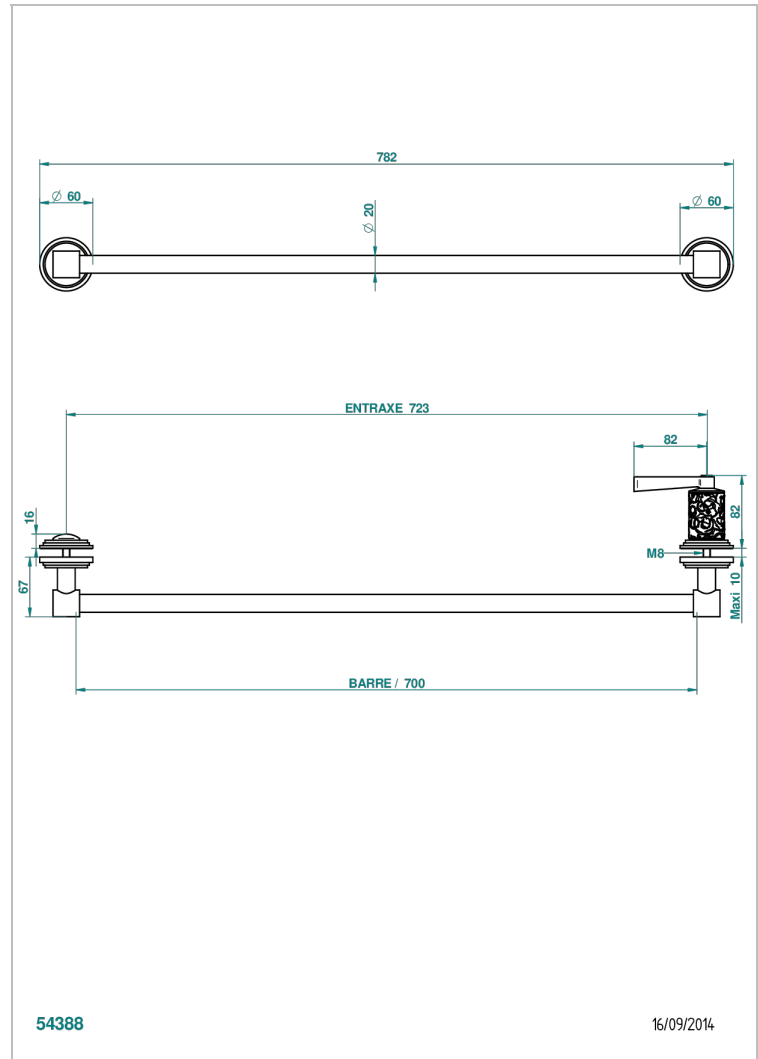

FRIVOLE WITH LEVER

G2S-514V

THG[®]
PARIS

Towel rail with one rail lg 600 mm for glass door with knob on side and escutcheon the other side

CHARACTERISTIC

- Frivole with lever
- Towel rail with one rail lg 600 mm for glass door with knob on side and escutcheon the other side

AVAILABLE FINITIONS

Antique nickel - H28
Black ceram - D30
Blush PVD - H62
Brass color PVD - H49
Brown bronze color PVD - F33
Gold color PVD - H52

Graphite PVD - H64
Matt Umber PVD - H67
Matt blush PVD - H60
Matt brass color PVD - H50
Matt brown bronze color PVD - F34
Matt chrome - C02