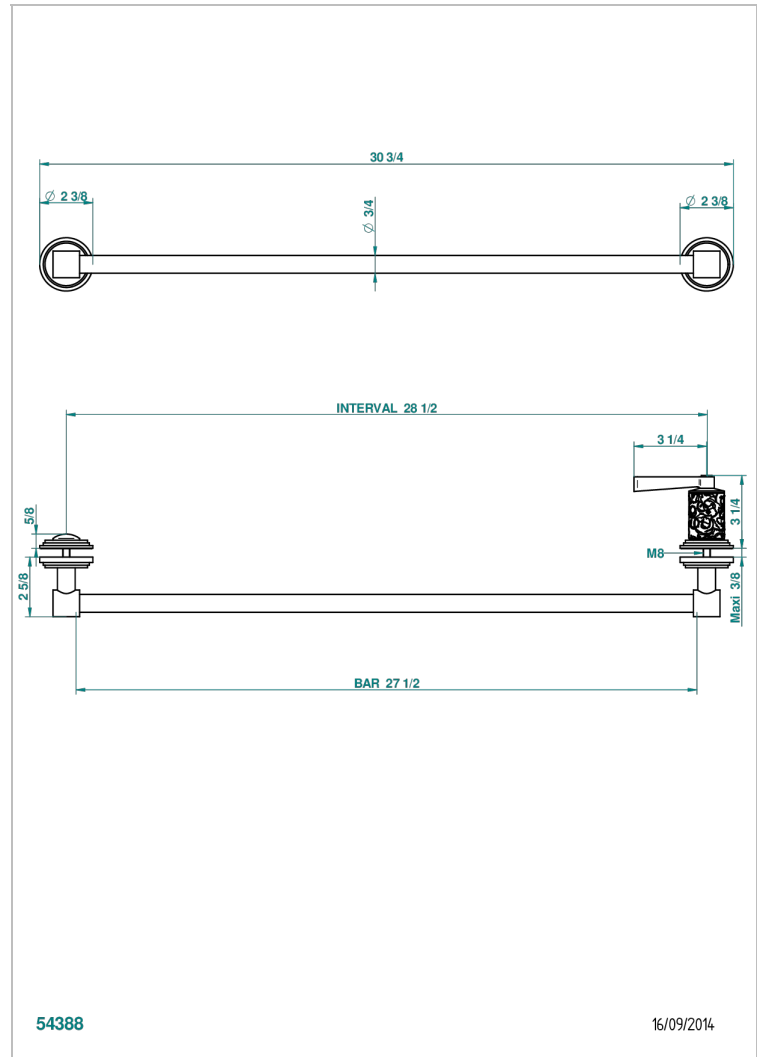

FRIVOLE WITH LEVER

G2S-514V

THG[®]
PARIS

Towel rail with one rail lg 600 mm for glass door with knob on side and escutcheon the other side

54388

16/09/2014

CHARACTERISTIC

- Frivole with lever
- Towel rail with one rail lg 600 mm for glass door with knob on side and escutcheon the other side

AVAILABLE FINITIONS

Antique nickel - H28
Black ceram - D30
Blush PVD - H62
Brass color PVD - H49
Brown bronze color PVD - F33
Gold color PVD - H52

Graphite PVD - H64
Matt Umber PVD - H67
Matt blush PVD - H60
Matt brass color PVD - H50
Matt brown bronze color PVD - F34
Matt chrome - C02