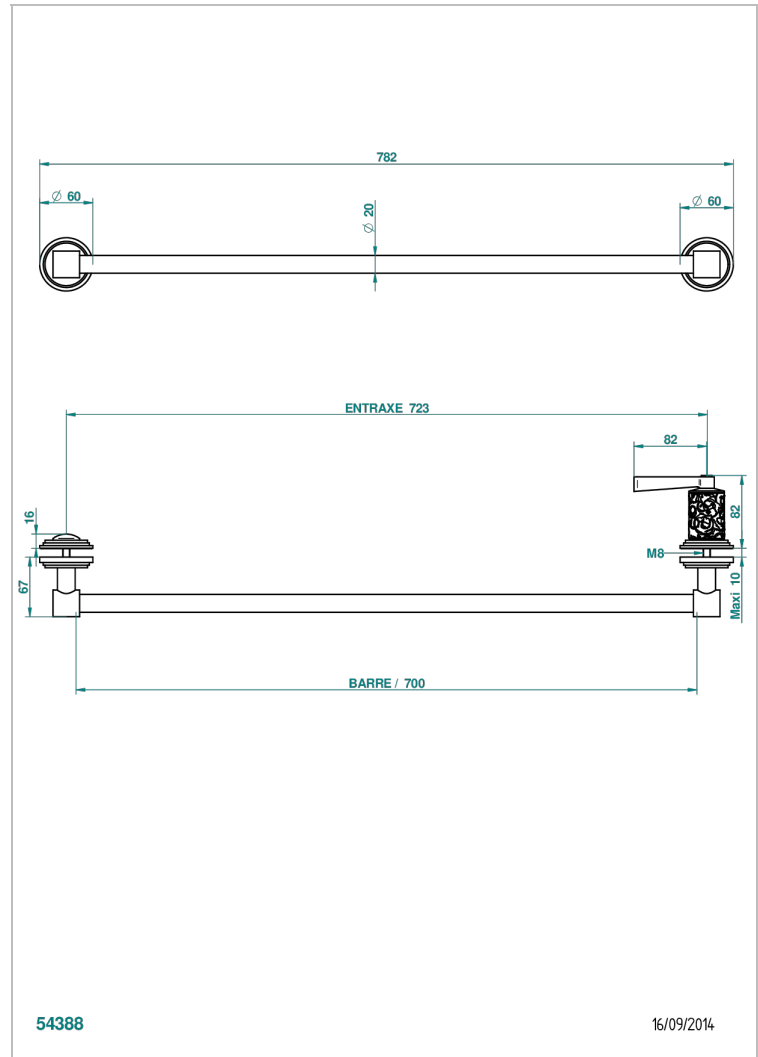

FRIVOLE CON MANETAS

G2S-514V

THG[®]
PARIS

Towel rail with one rail lg 600 mm for glass door with knob on side and escutcheon the other side

CARACTERÍSTICAS

- Frivole con manetas
- Towel rail with one rail lg 600 mm for glass door with knob on side and escutcheon the other side