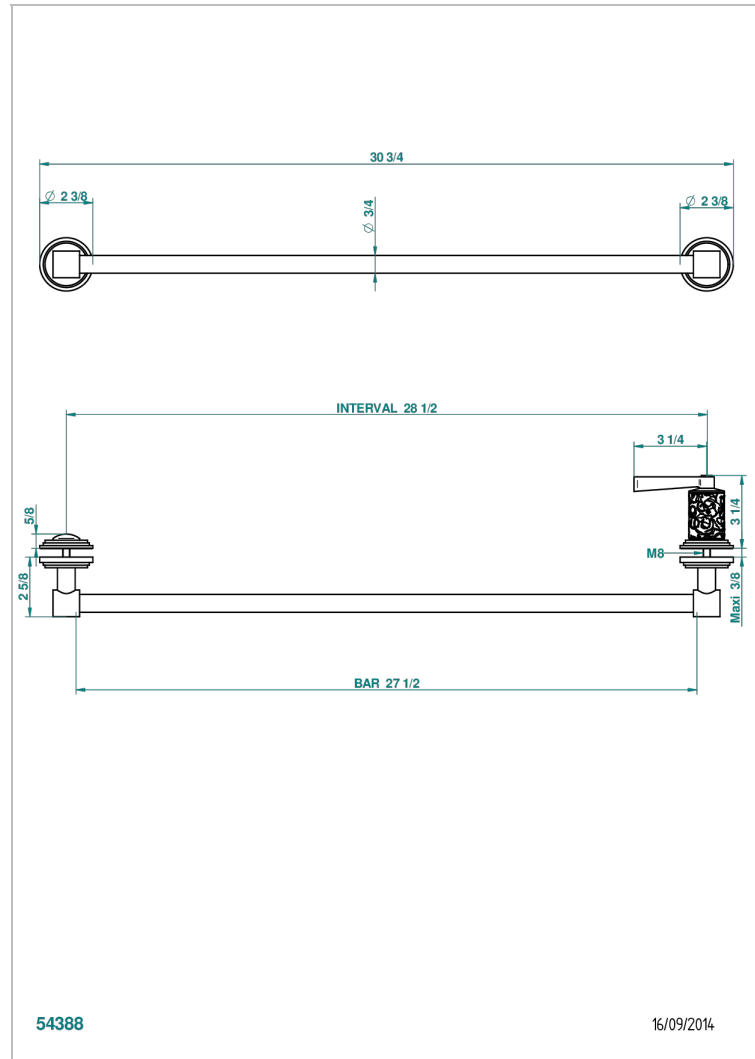

# FRIVOLE CON MANETAS

G2S-514V

THG<sup>®</sup>  
PARIS

Towel rail with one rail lg 600 mm for glass door with knob on side and escutcheon the other side

54388

16/09/2014

## CARACTERÍSTICAS

- Frivole con manetas
- Towel rail with one rail lg 600 mm for glass door with knob on side and escutcheon the other side