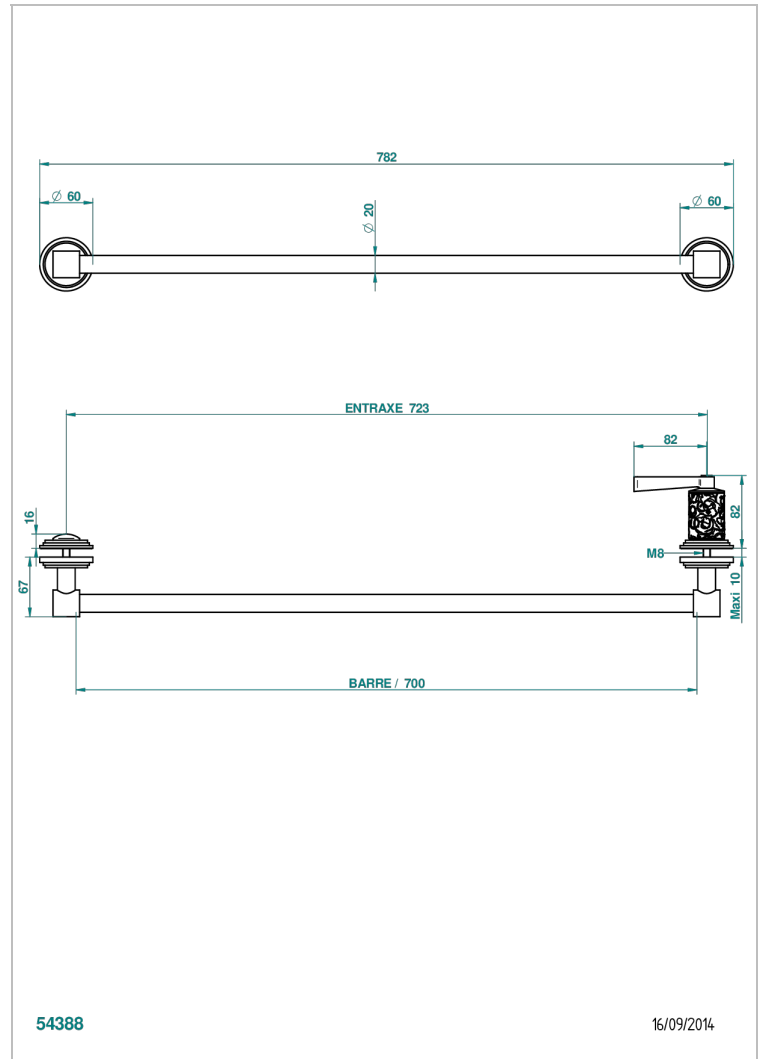

FRIVOLE CON MANETAS

G2S-514V

THG[®]
PARIS

Towel rail with one rail lg 600 mm for glass door with knob on side and escutcheon the other side

CARACTERÍSTICAS

- Frivole con manetas
- Towel rail with one rail lg 600 mm for glass door with knob on side and escutcheon the other side