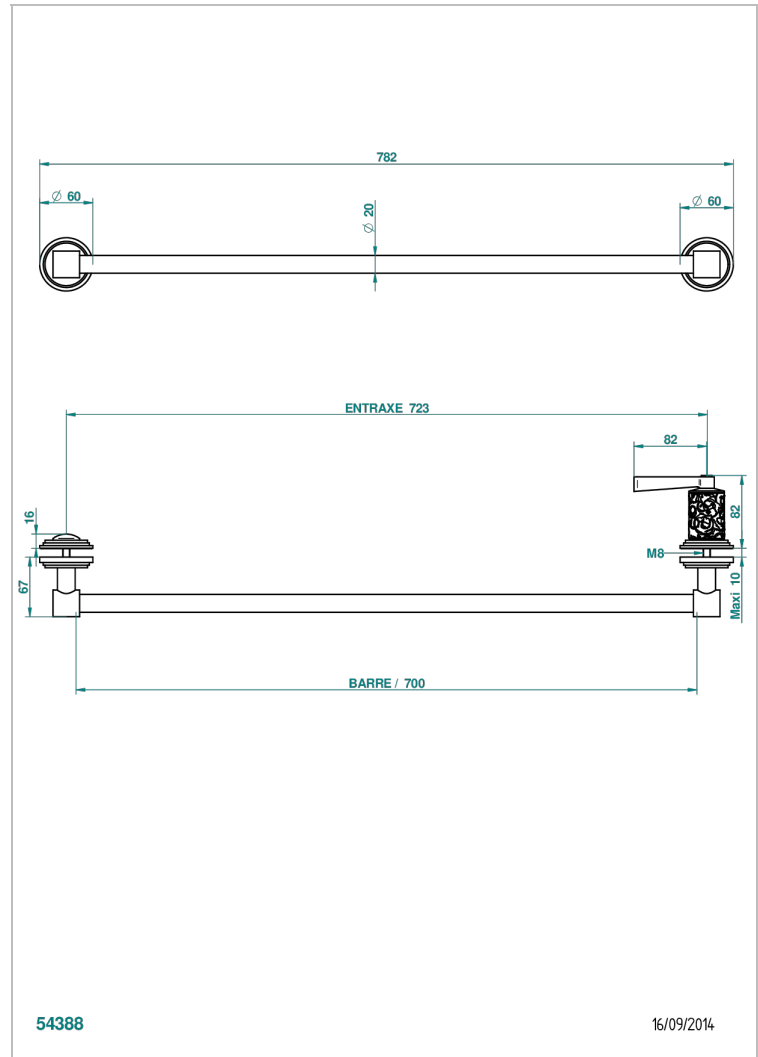

FRIVOLE WITH LEVER

G2S-514V

THG[®]
PARIS

Towel rail with one rail lg 600 mm for glass door with knob on side and escutcheon the other side

CHARACTERISTIC

- Frivole with lever
- Towel rail with one rail lg 600 mm for glass door with knob on side and escutcheon the other side

AVAILABLE FINITIONS

Antique nickel - H28
Black ceram - D30
Blush PVD - H62
Brass color PVD - H49
Brown bronze color PVD - F33
Gold color PVD - H52

Graphite PVD - H64
Matt Umber PVD - H67
Matt blush PVD - H60
Matt brass color PVD - H50
Matt brown bronze color PVD - F34
Matt chrome - C02