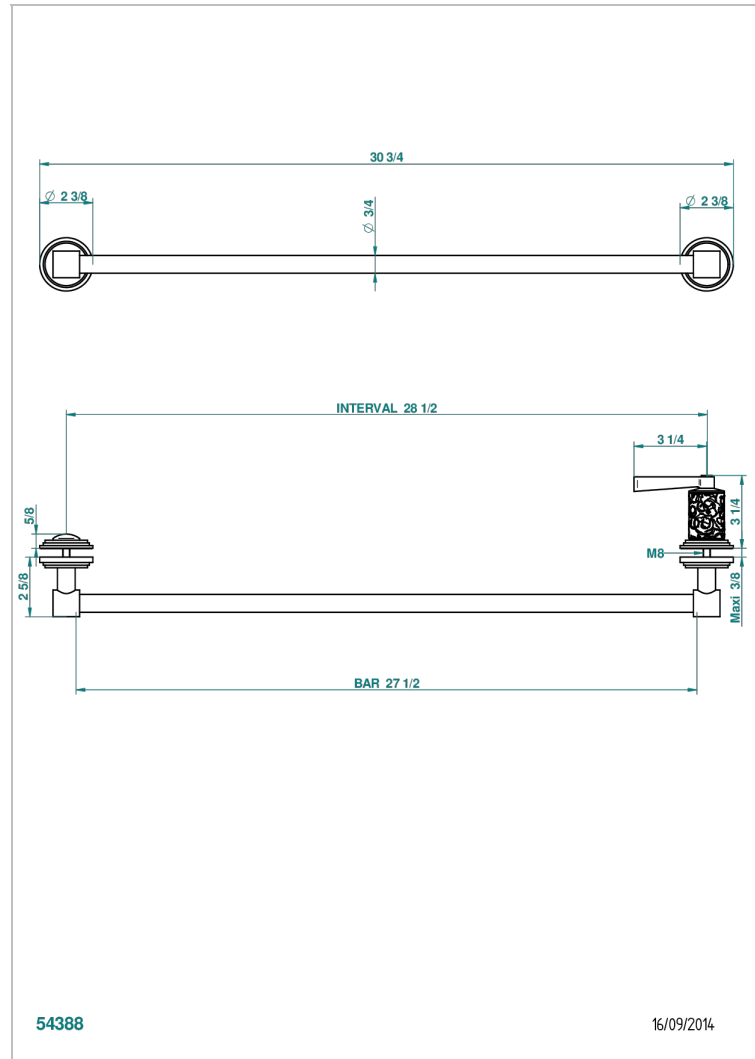

FRIVOLE CON MANETAS

G2S-514V

THG[®]
PARIS

Towel rail with one rail lg 600 mm for glass door with knob on side and escutcheon the other side

54388

16/09/2014

CARACTERÍSTICAS

- Frivole con manetas
- Towel rail with one rail lg 600 mm for glass door with knob on side and escutcheon the other side