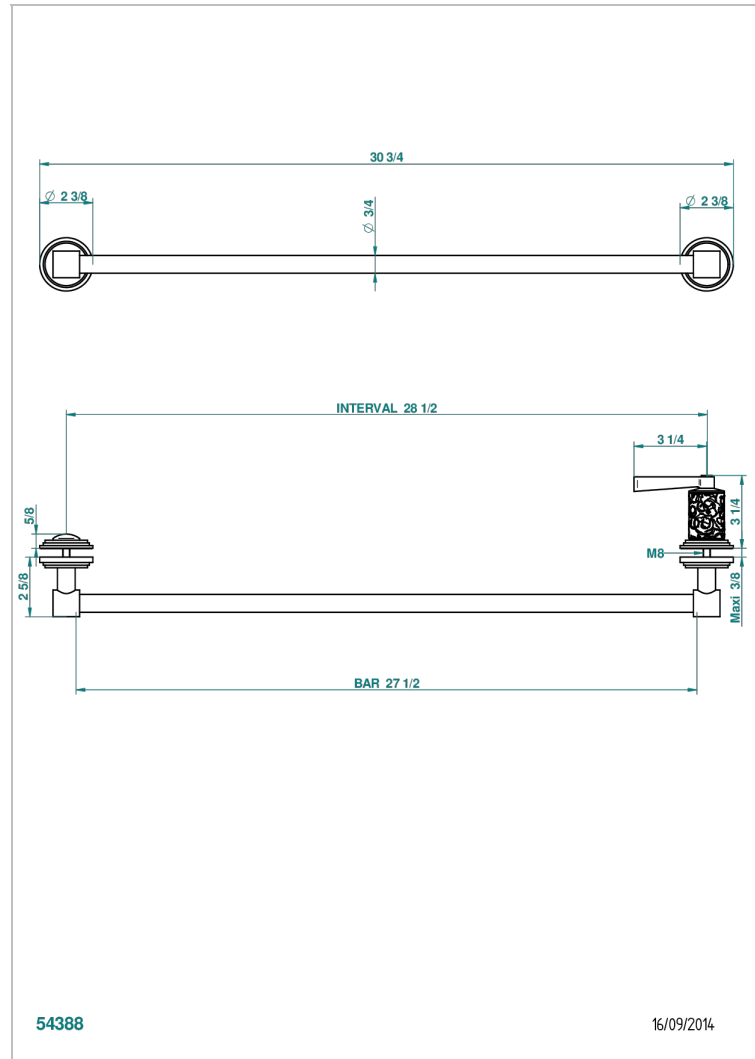

FRIVOLE WITH LEVER

G2S-514V

THG[®]
PARIS

Towel rail with one rail lg 600 mm for glass door with knob on side and escutcheon the other side

CHARACTERISTIC

- Frivole with lever
- Towel rail with one rail lg 600 mm for glass door with knob on side and escutcheon the other side