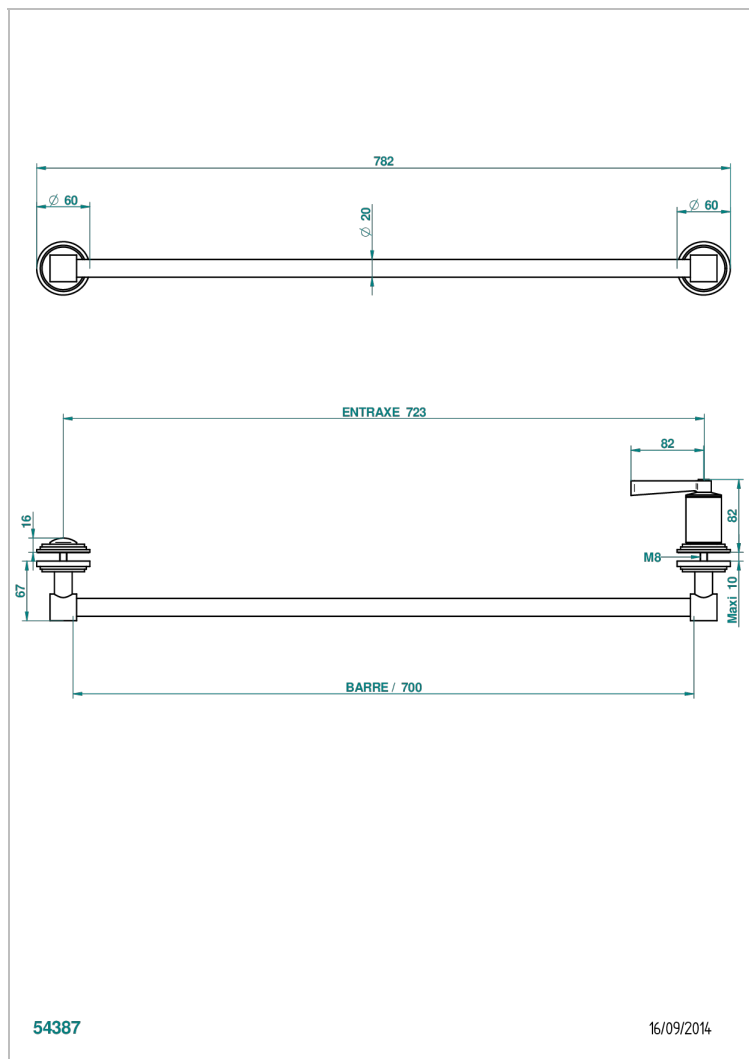

FAUBOURG BLACK PORCELAIN WITH LEVER HANDLES

G2M-514V

Towel rail with one rail lg 600 mm for glass door with knob on side and escutcheon the other side

CHARACTERISTIC

- Faubourg Black Porcelain with lever handles
- Towel rail with one rail lg 600 mm for glass door with knob on side and escutcheon the other side