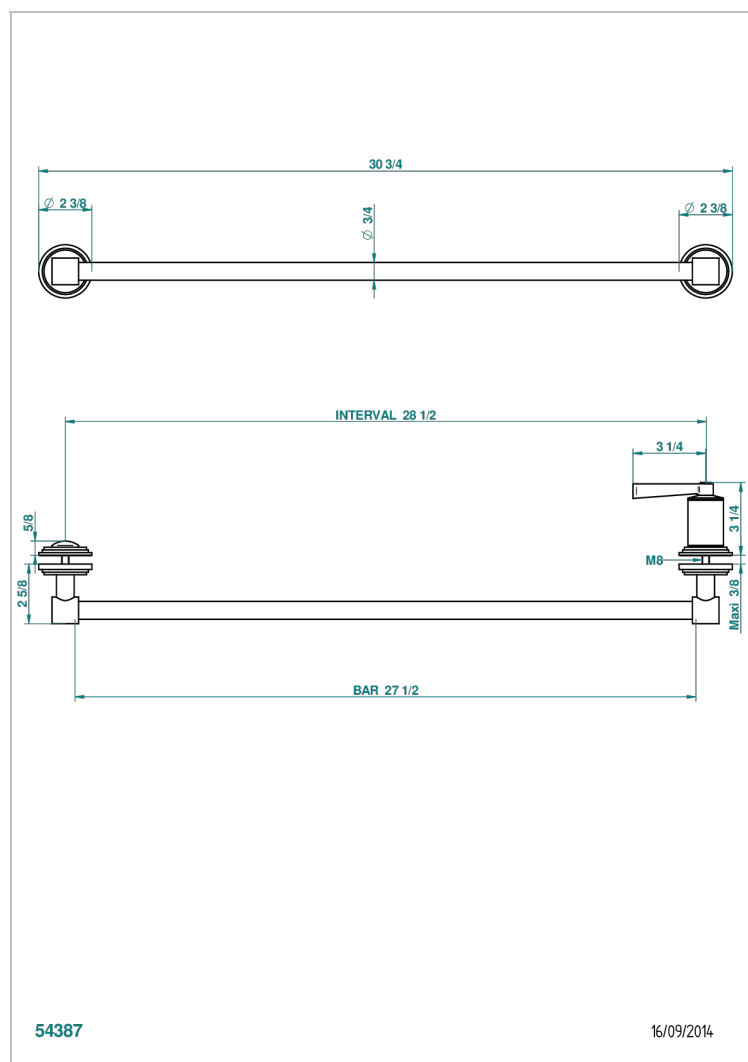

FAUBOURG BLACK PORCELAIN WITH LEVER HANDLES

G2M-514V

Towel rail with one rail lg 600 mm for glass door with knob on side and escutcheon the other side

CHARACTERISTIC

- Faubourg Black Porcelain with lever handles
- Towel rail with one rail lg 600 mm for glass door with knob on side and escutcheon the other side