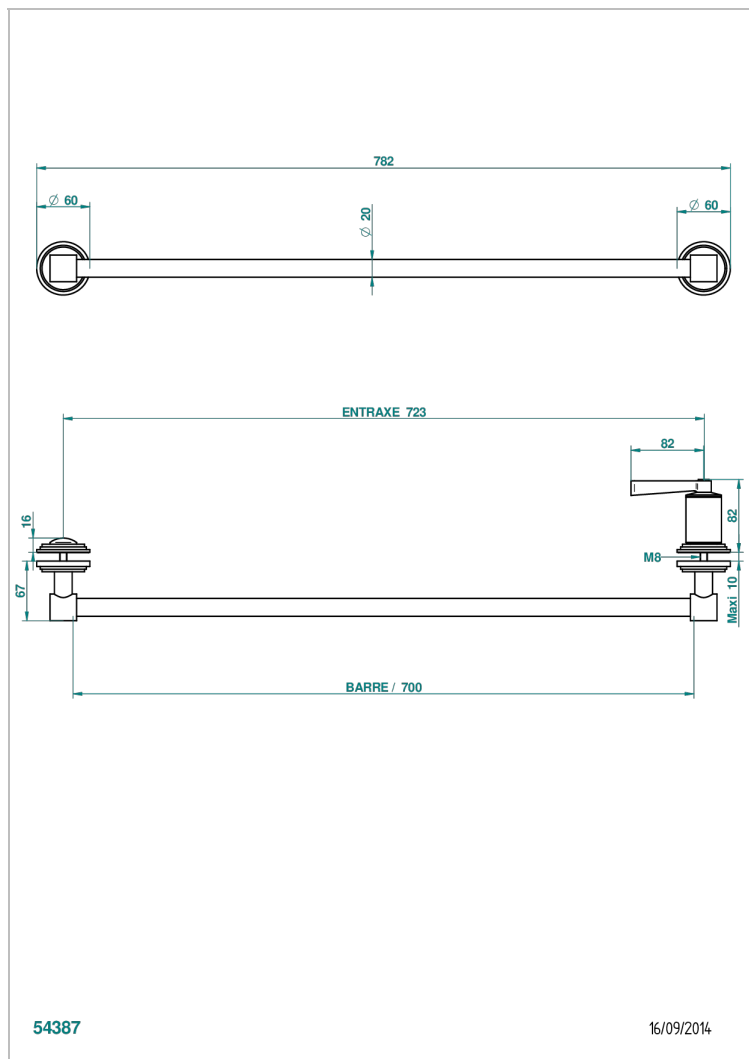

FAUBOURG PORCELANA NEGRA CON MANETAS

G2M-514V

Towel rail with one rail lg 600 mm for glass door with knob on side and escutcheon the other side

CARACTERÍSTICAS

- Faubourg porcelana negra con manetas
- Towel rail with one rail lg 600 mm for glass door with knob on side and escutcheon the other side

Pvd umber - H66
Pvd umber mate - H67