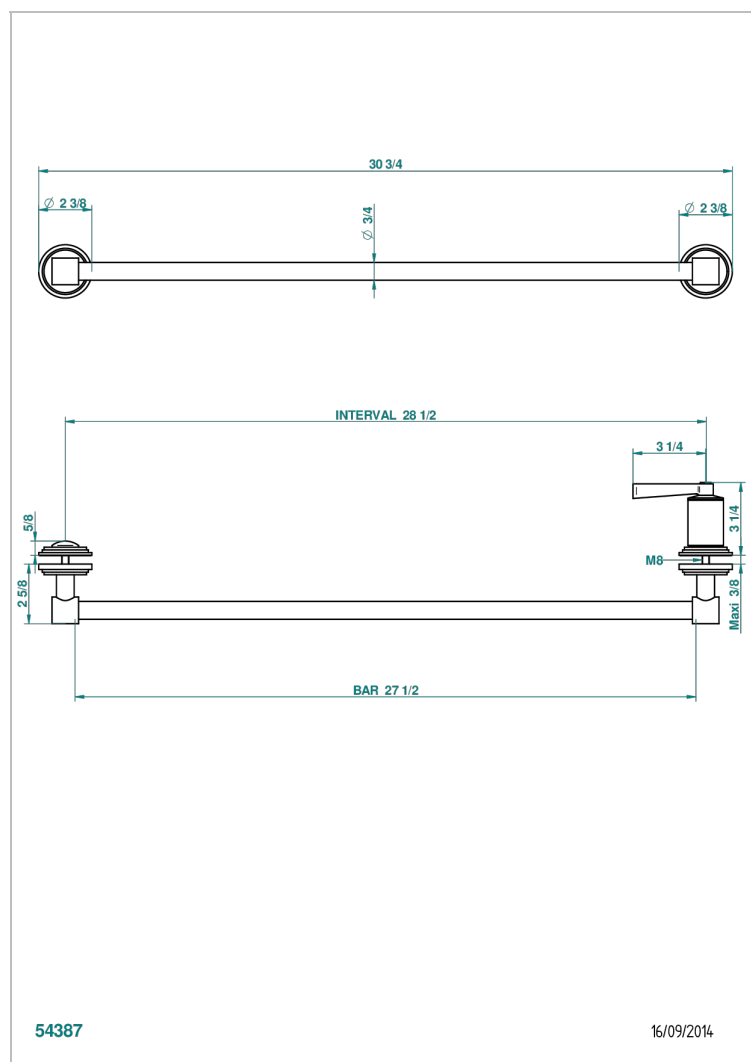

# FAUBOURG PORCELANA NEGRA CON MANETAS

G2M-514V

Towel rail with one rail lg 600 mm for glass door with knob on side and escutcheon the other side

## CARACTERÍSTICAS

- Faubourg porcelana negra con manetas
- Towel rail with one rail lg 600 mm for glass door with knob on side and escutcheon the other side