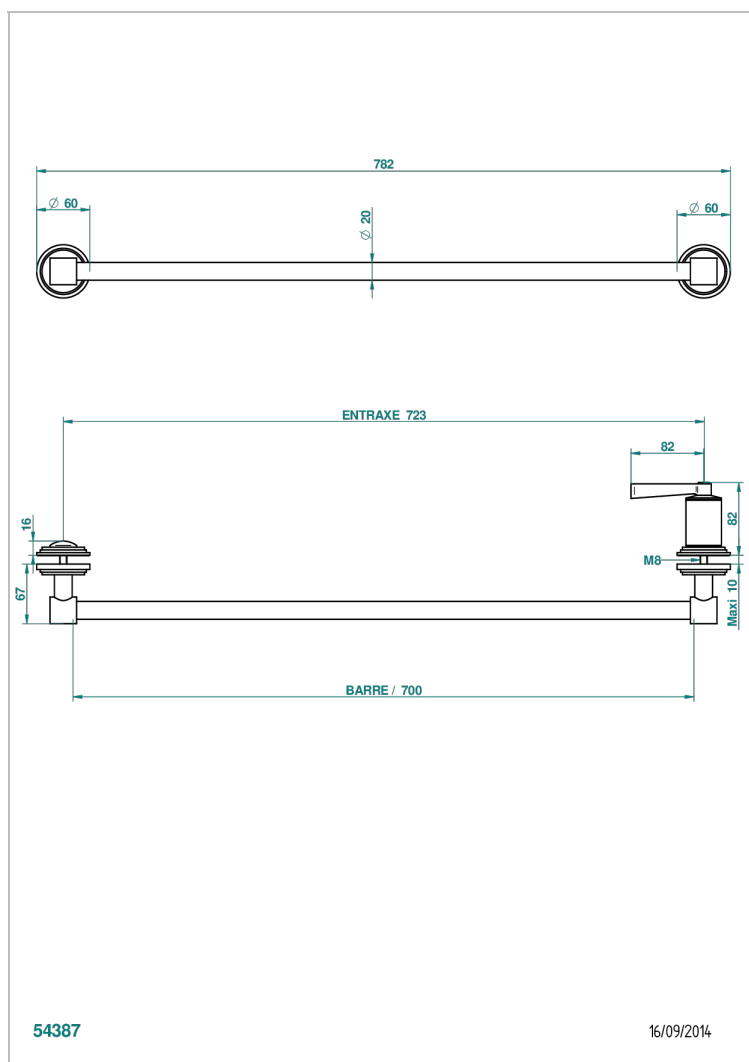

# FAUBOURG BLACK PORCELAIN WITH LEVER

G2M-514V

Towel rail with one rail lg 600 mm for glass door with knob on side and escutcheon the other side

## CHARACTERISTIC

- Faubourg Black Porcelain with lever
- Towel rail with one rail lg 600 mm for glass door with knob on side and escutcheon the other side