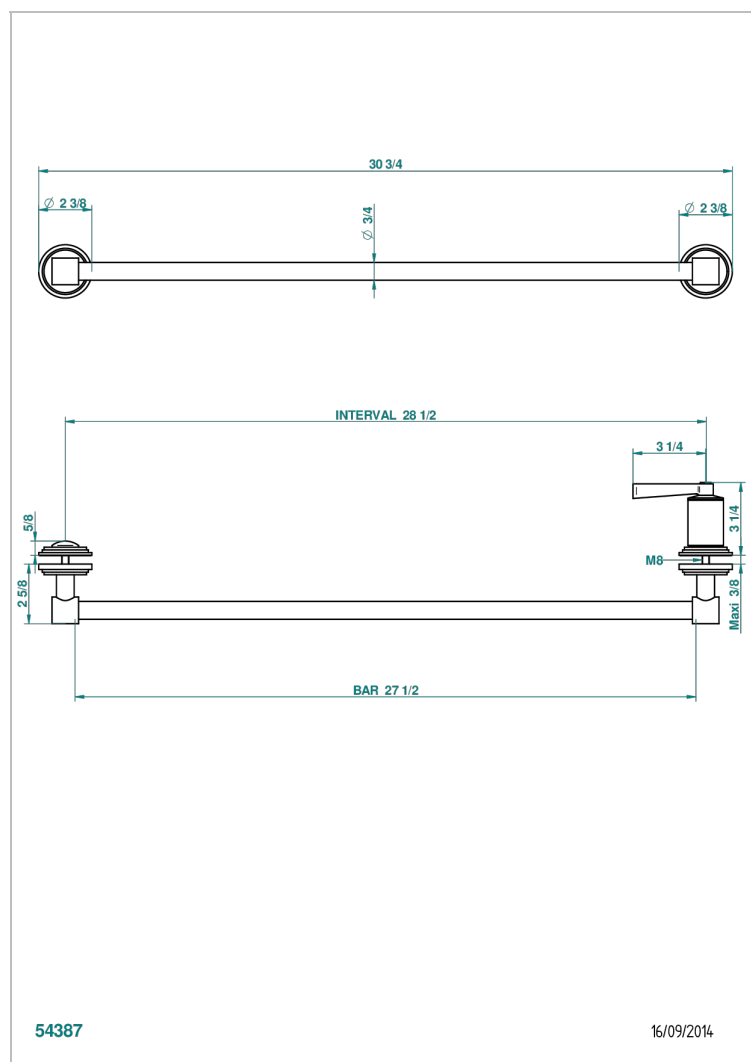

FAUBOURG PORCELANA NEGRA CON MANETAS

G2M-514V

Towel rail with one rail lg 600 mm for glass door with knob on side and escutcheon the other side

CARACTERÍSTICAS

- Faubourg porcelana negra con manetas
- Towel rail with one rail lg 600 mm for glass door with knob on side and escutcheon the other side

Pvd umber - H66
Pvd umber mate - H67