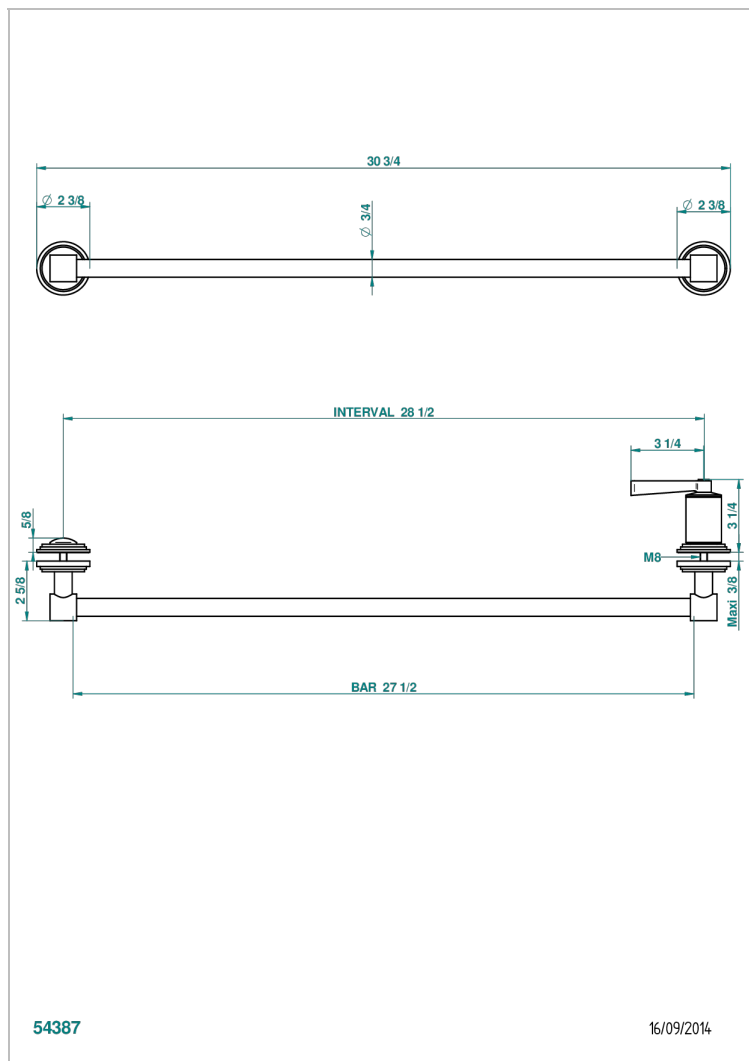

FAUBOURG BLACK PORCELAIN WITH LEVER

G2M-514V

Towel rail with one rail lg 600 mm for glass door with knob on side and escutcheon the other side

CHARACTERISTIC

- Faubourg Black Porcelain with lever
- Towel rail with one rail lg 600 mm for glass door with knob on side and escutcheon the other side