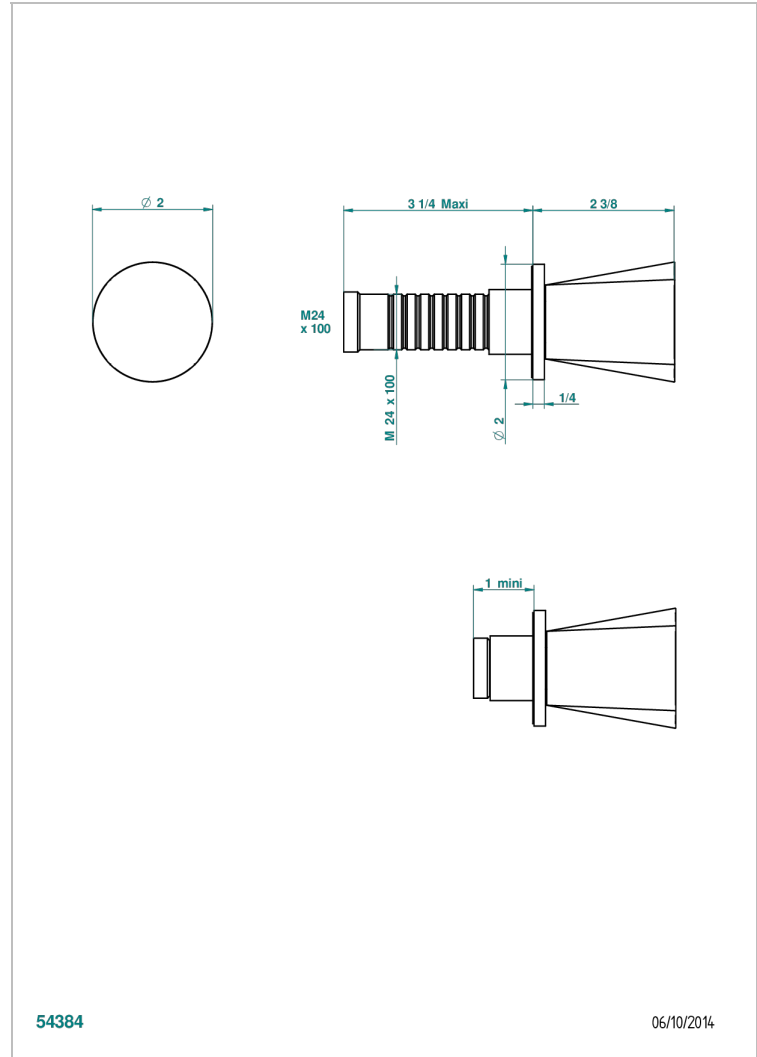

# METAMORPHOSE

G6A-30B

Trim only for wall valve 1/2" ref.30/CA & 30/HA and 3/4" ref.32/CA & 32/HA and diverter ref.50/4VMA

THG<sup>®</sup>  
PARIS

54384

06/10/2014

## CHARACTERISTIC

- Métamorphose
- Trim only for wall valve 1/2" ref.30/CA & 30/HA and 3/4" ref.32/CA & 32/HA and diverter ref.50/4VMA

## RELATED SKU'S

- Ref. G00-30/CA Wall mounted 1/2" valve body with ceramic head, 1/4 turn left - no trim
- Ref. G00-30/HA Wall mounted 1/2" valve body with ceramic head, 1/4 turn right
- Ref. G00-32/CA Wall mounted 3/4" valve with ceramic head, 1/4 turn left - no trim
- Ref. G00-32/HA Wall mounted 3/4" valve body with ceramic head, 1/4 turn right - no trim