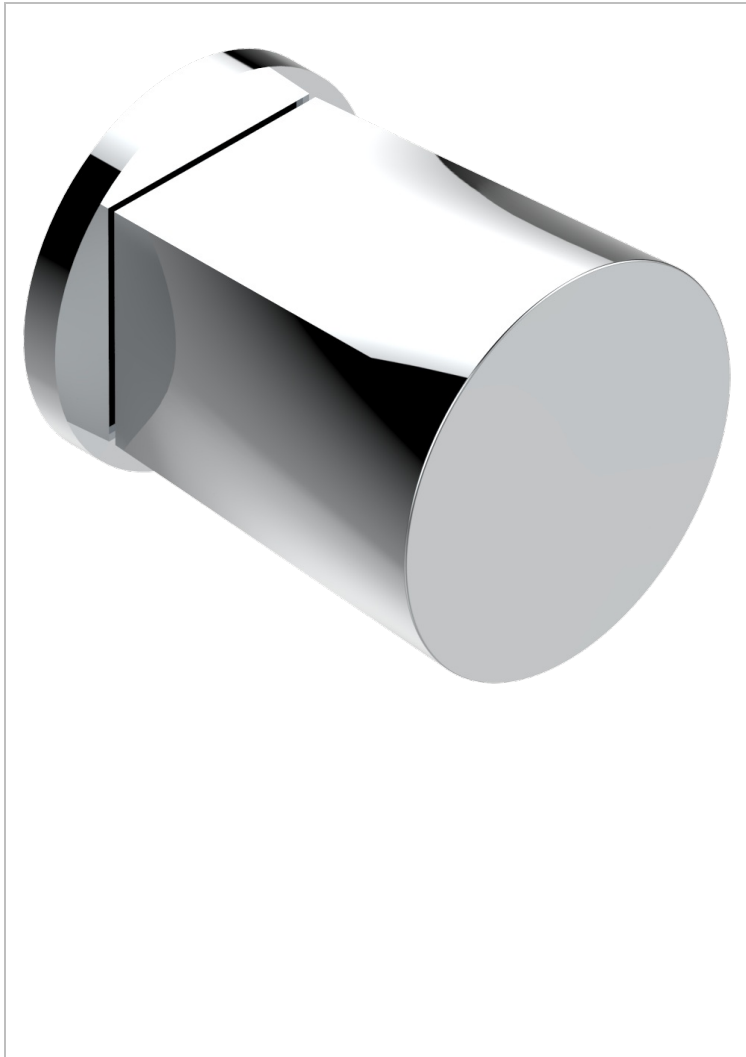

# METAMORPHOSE

G6A-30B

Trim only for wall valve 1/2" ref.30/CA & 30/HA and 3/4" ref.32/CA & 32/HA and diverter ref.50/4VMA

THG<sup>®</sup>  
PARIS

54384

06/10/2014

## CHARACTERISTIC

- Métamorphose
- Trim only for wall valve 1/2" ref.30/CA & 30/HA and 3/4" ref.32/CA & 32/HA and diverter ref.50/4VMA

## RELATED SKU'S

- Ref. G00-30/CA Wall mounted 1/2" valve body with ceramic head, 1/4 turn left - no trim
- Ref. G00-30/HA Wall mounted 1/2" valve body with ceramic head, 1/4 turn right
- Ref. G00-32/CA Wall mounted 3/4" valve with ceramic head, 1/4 turn left - no trim
- Ref. G00-32/HA Wall mounted 3/4" valve body with ceramic head, 1/4 turn right - no trim