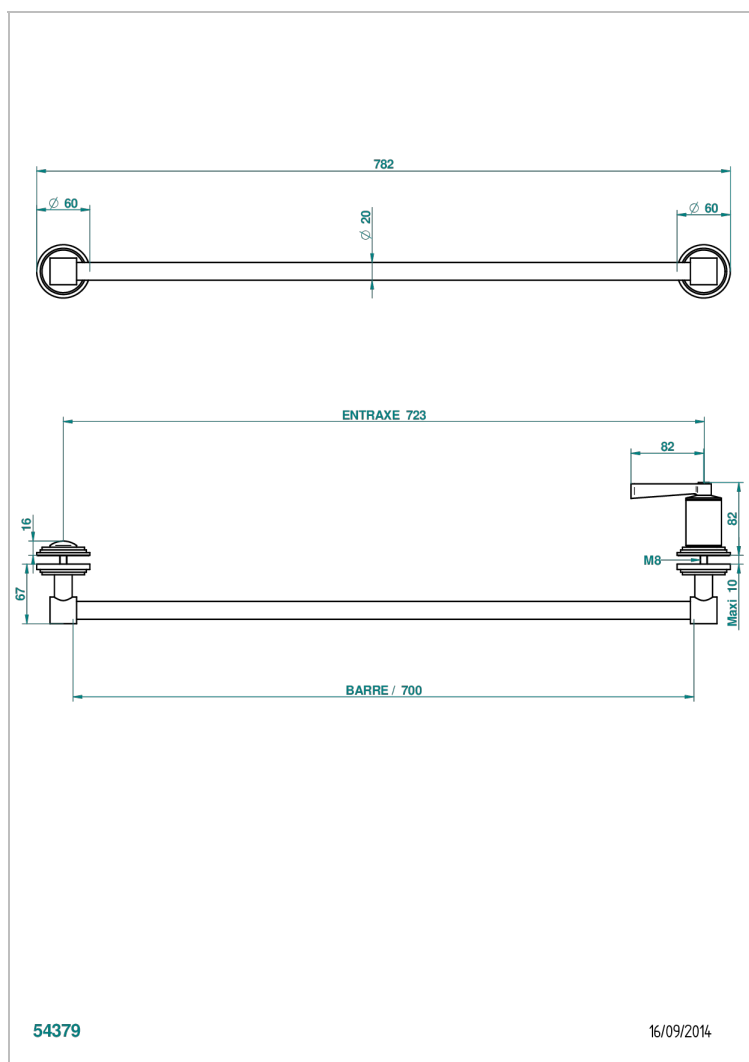

FAUBOURG WHITE PORCELAIN WITH LEVER HANDLES

G2J-514V

Towel rail with one rail lg 600 mm for glass door with knob on side and escutcheon the other side

CHARACTERISTIC

- Faubourg White Porcelain with lever handles
- Towel rail with one rail lg 600 mm for glass door with knob on side and escutcheon the other side