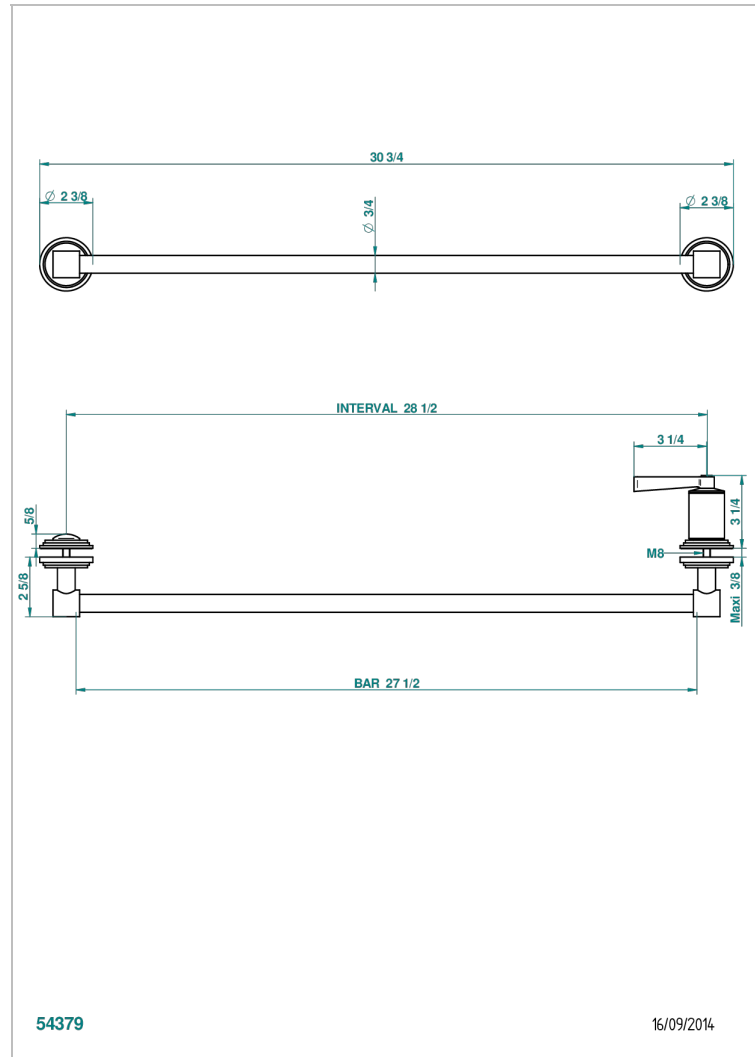

FAUBOURG WHITE PORCELAIN WITH LEVER HANDLES

G2J-514V

Towel rail with one rail lg 600 mm for glass door with knob on side and escutcheon the other side

54379

16/09/2014

CHARACTERISTIC

- Faubourg White Porcelain with lever handles
- Towel rail with one rail lg 600 mm for glass door with knob on side and escutcheon the other side