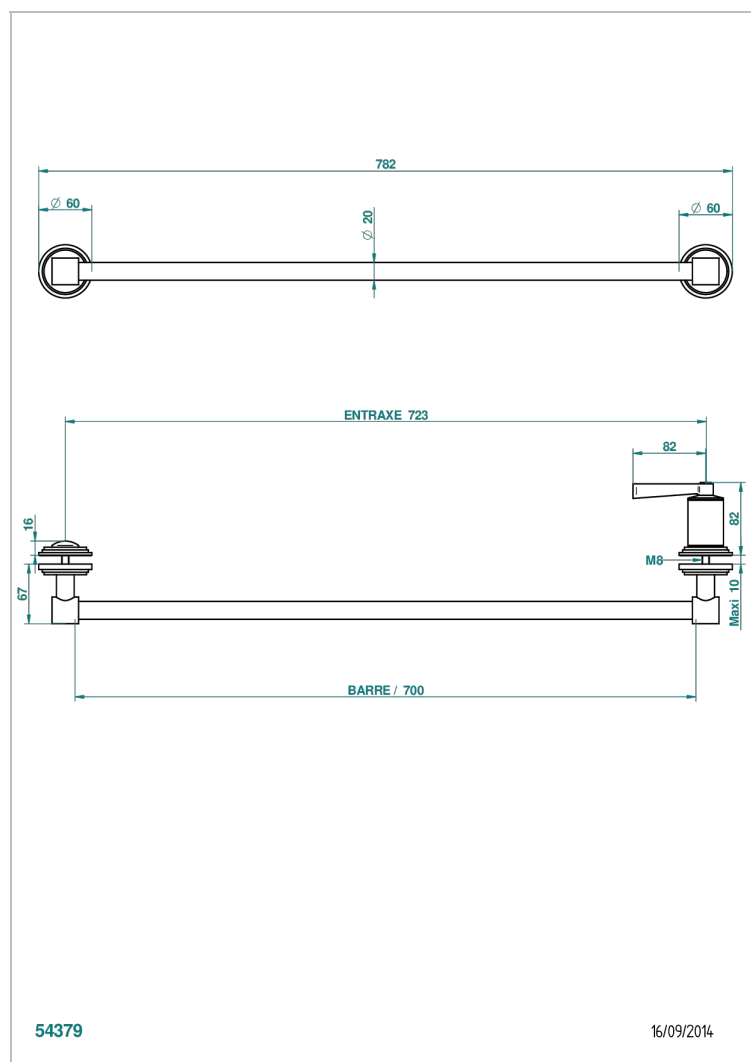

FAUBOURG WHITE PORCELAIN WITH LEVER

G2J-514V

Towel rail with one rail lg 600 mm for glass door with knob on side and escutcheon the other side

CHARACTERISTIC

- Faubourg White Porcelain with lever
- Towel rail with one rail lg 600 mm for glass door with knob on side and escutcheon the other side