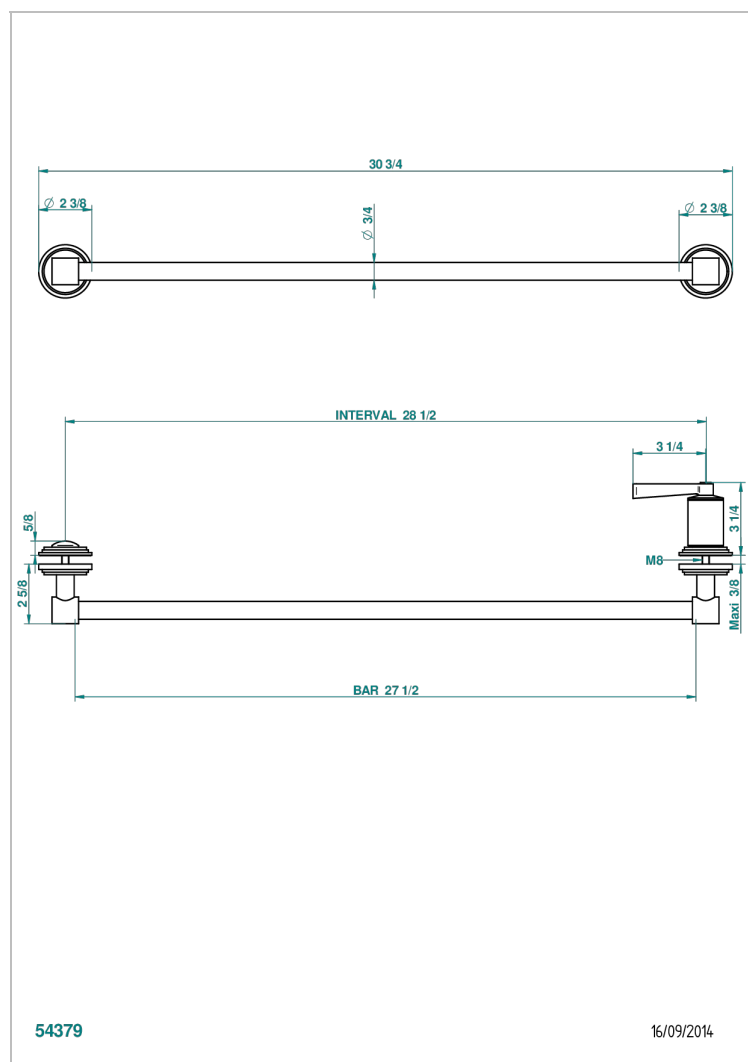

# FAUBOURG WHITE PORCELAIN WITH LEVER

G2J-514V

Towel rail with one rail lg 600 mm for glass door with knob on side and escutcheon the other side

## CHARACTERISTIC

- Faubourg White Porcelain with lever
- Towel rail with one rail lg 600 mm for glass door with knob on side and escutcheon the other side