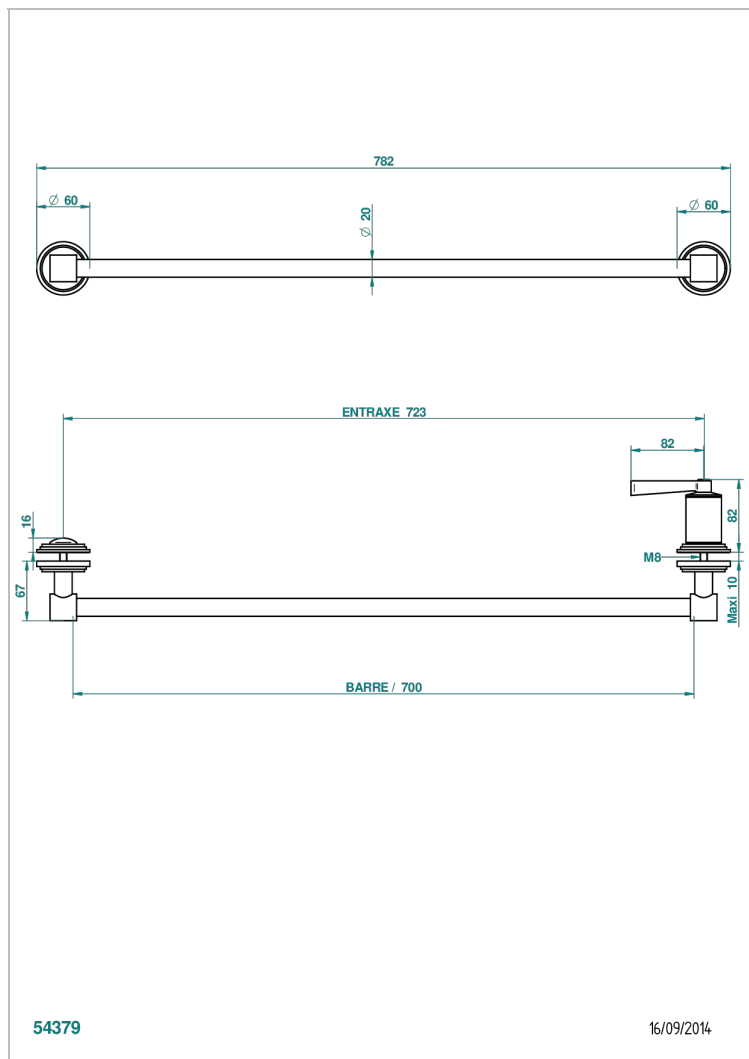

# FAUBOURG WHITE PORCELAIN WITH LEVER

G2J-514V

Towel rail with one rail lg 600 mm for glass door with knob on side and escutcheon the other side

## CHARACTERISTIC

- Faubourg White Porcelain with lever
- Towel rail with one rail lg 600 mm for glass door with knob on side and escutcheon the other side