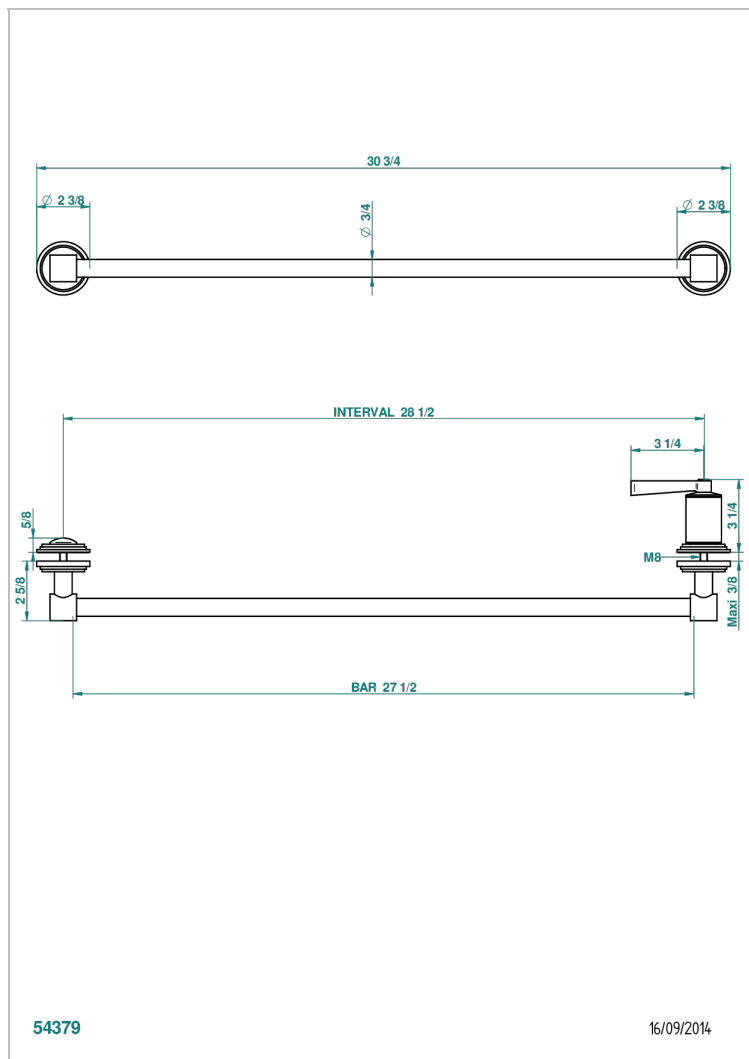

FAUBOURG WHITE PORCELAIN WITH LEVER

G2J-514V

Towel rail with one rail lg 600 mm for glass door with knob on side and escutcheon the other side

CHARACTERISTIC

- Faubourg White Porcelain with lever
- Towel rail with one rail lg 600 mm for glass door with knob on side and escutcheon the other side