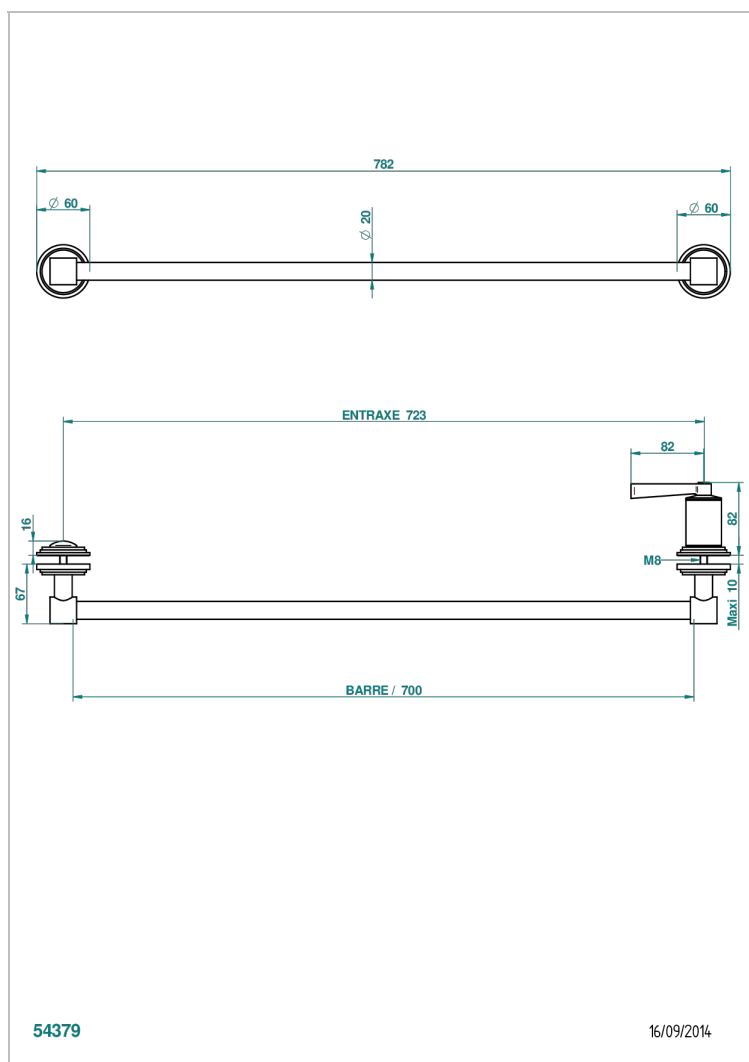

# FAUBOURG PORCELANA BLANCA CON MANETAS

G2J-514V

Towel rail with one rail lg 600 mm for glass door with knob on side and escutcheon the other side

## CARACTERÍSTICAS

- Faubourg porcelana blanca con manetas
- Towel rail with one rail lg 600 mm for glass door with knob on side and escutcheon the other side