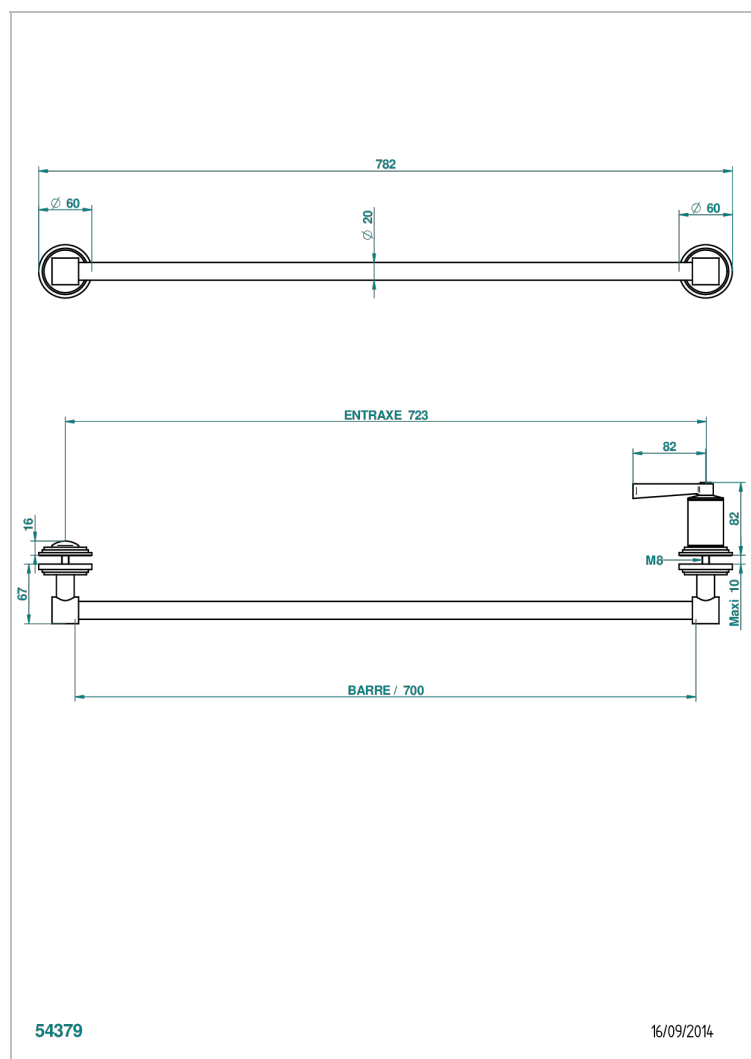

FAUBOURG WHITE PORCELAIN WITH LEVER

G2J-514V

Towel rail with one rail lg 600 mm for glass door with knob on side and escutcheon the other side

CHARACTERISTIC

- Faubourg White Porcelain with lever
- Towel rail with one rail lg 600 mm for glass door with knob on side and escutcheon the other side